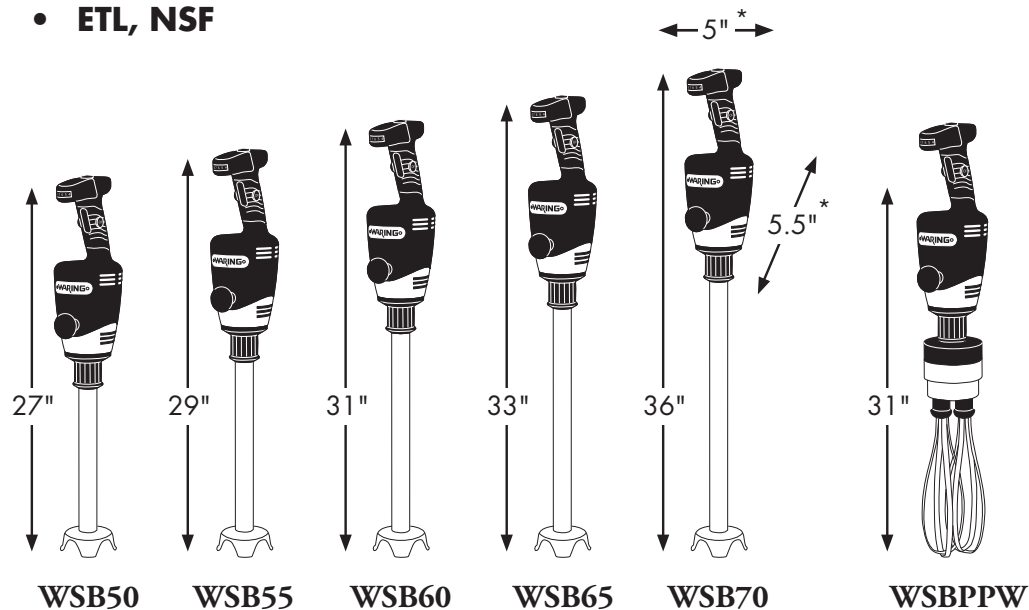

Ordering Information

Description	Catalog #	Std Pkg.	Ship Wt. (Lbs.)	Cubic Feet	UPC Code
12" Big Stix® Immersion Blender	WSB50	2	9.5	1.70	040072002137
14" Big Stix® Immersion Blender	WSB55	2	9.75	1.90	040072002120
16" Big Stix® Immersion Blender	WSB60	2	10.0	2.10	040072002113
18" Big Stix® Immersion Blender	WSB65	2	10.25	2.30	040072002878
21" Big Stix® Immersion Blender	WSB70	2	10.38	2.60	040072002885
12" Stainless Steel Shaft	WSB50ST	6	2.5	1.59	040072002540
14" Stainless Steel Shaft	WSB55ST	6	2.75	1.96	040072002557
16" Stainless Steel Shaft	WSB60ST	6	3.0	2.17	040072002564
18" Stainless Steel Shaft	WSB65ST	6	3.25	2.38	040072002922
21" Stainless Steel Shaft	WSB70ST	6	3.38	2.70	040072002939
10" Big Stix® Whisk	WSBPPW	2	22.0	2.94	040072008184
10" Whisk Attachment	WSB2W	4	18.2	1.20	040072009242
2 Stainless Steel Whipping Paddles	WSBWP	10	1.5	0.07	040072008504
Bowl Clamp	WSBBC	1	4.0	0.13	040072006937
Wall Mount Hanger	WSB01	64	32.1	1.66	040072002380
Big Stix® Power Pack	WSBPP	2	7.0	1.27	040072002649

* 5" width and 5.5" depth are the same for all five immersion blenders and whisk

Optional Accessories

Waring makes it easy to do more than just blend. The 10" Stainless Steel Whisk Attachment quickly transforms the Big Stik® into a gentle giant as it whips delicate egg whites, creams to any consistency and mashes potatoes in record time with its heavy-duty construction. The bowl clamp lightens the load for hands-free operation while the wall-mount hanger provides an easy storage option.