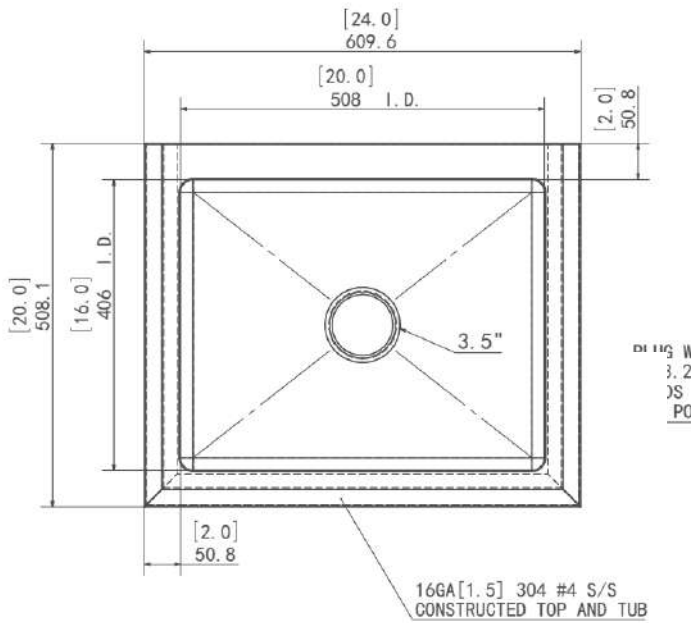

FLOOR MOUNTED MOP SINK - S/S

STANDARD FEATURES

- **Material:** 16 Gauge 304 Series Stainless Steel
- **Blacksplash:** 1-1/2" Turn-up rear
- **Drain Diameter:** 3-1/2" (Included)
- **NSF Certified:** Yes

MODEL	PRODUCT ID	OVERALL SIZE	BOWL SIZE
KMS1	946738	24" X 20" X 10"	20" X 16" X 6"