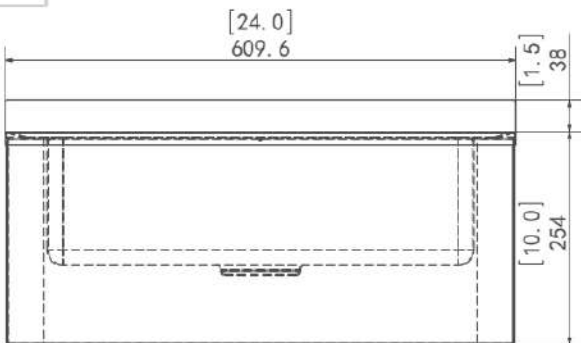

FLOOR MOUNTED MOP SINK - S/S

STANDARD FEATURES

- **Material:** 16 Gauge 304 Series Stainless Steel
- **Blacksplash:** 1-1/2" Turn-up rear
- **Drain Diameter:** 3-1/2" (Included)
- **NSF Certified:** Yes

MODEL	PRODUCT ID	OVERALL SIZE	BOWL SIZE
KMS1	946738	24" X 20" X 10"	20" X 16" X 6"