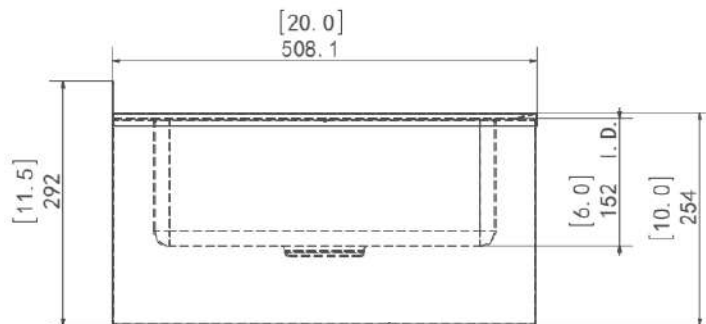

FLOOR MOUNTED MOP SINK - S/S

STANDARD FEATURES

- **Material:** 16 Gauge 304 Series Stainless Steel
- **Blacksplash:** 1-1/2" Turn-up rear
- **Drain Diameter:** 3-1/2" (Included)
- **NSF Certified:** Yes

MODEL	PRODUCT ID	OVERALL SIZE	BOWL SIZE
KMS1	946738	24" X 20" X 10"	20" X 16" X 6"