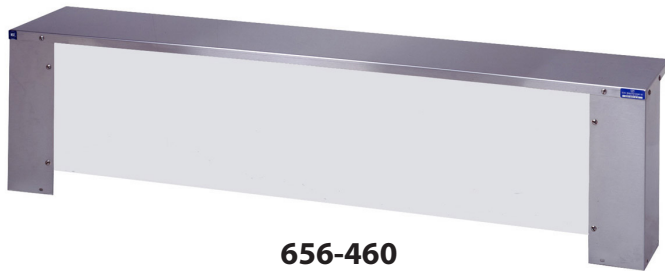

Your Solutions Partner

Specifications

F.O.B. Sedalia, Missouri 65301

656X Shelf Only

656-460

OPTIONS:

- Sneeze guard on one side only
- Special Lengths
- Special Guards

Approval Stamp(s):

PRODUCT INFORMATION:

PROJECT: _____

ITEM: _____

QUANTITY: _____

MODEL:

Aerohot Steamtable Shelving

656-x Standard Serving Shelf - 10"W

656-460-X Standard Serving Shelf with protector panel

Frames:

3/4" Square stainless steel tube with welded corners.

GUARDS:

Heavy gauge stainless steel with edges flanged down.

or

1/4" tempered glass .

SIZES:

All units available in following lengths:

30-3/8"

44-3/8"

58-3/8"

72-3/8"

SHELF:

Heavy gauge stainless steel with edges flanged down.

Agency Listings:

DUKE MANUFACTURING CO.