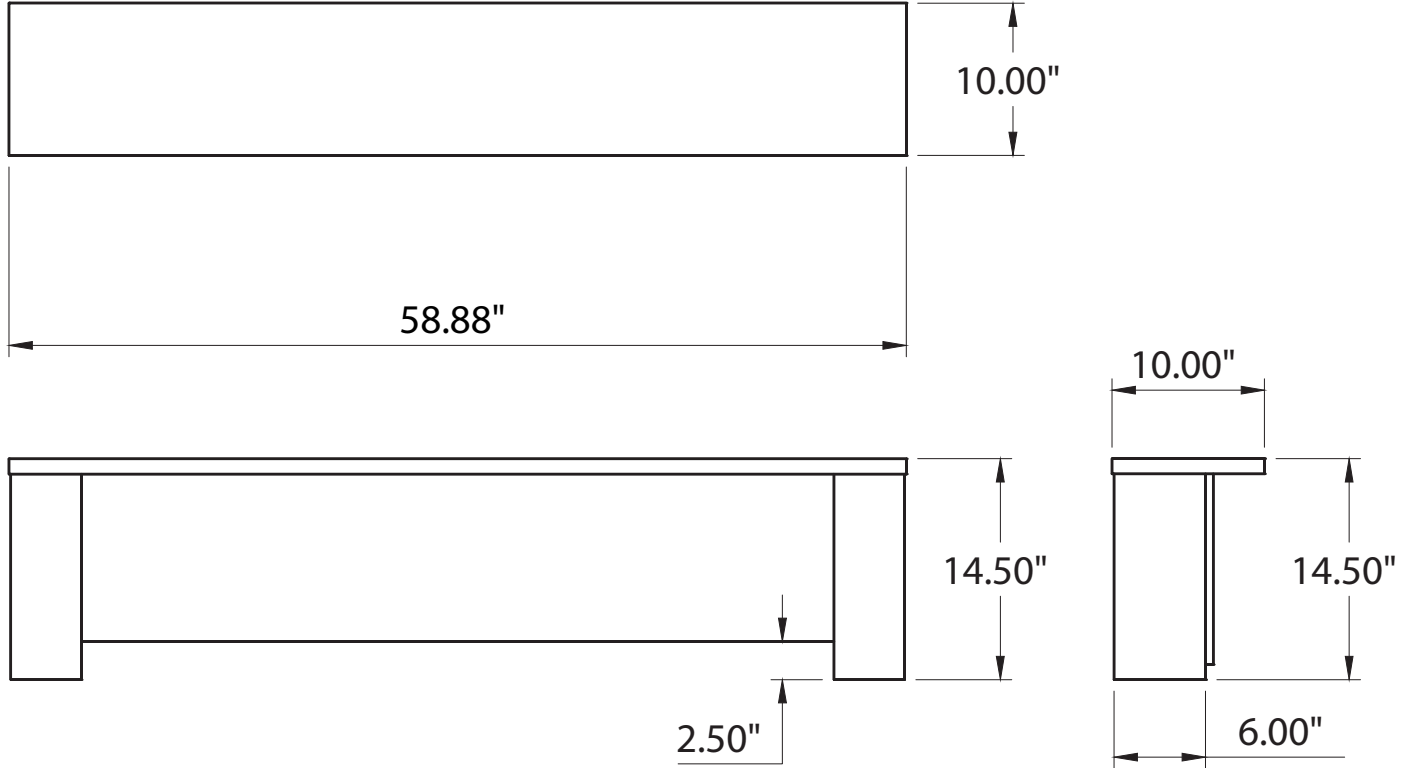

PRODUCT INFORMATION:

PROJECT: _____

ITEM: _____

QUANTITY: _____

MODEL:

Aerohot Steamtable Shelving

656-x Standard Serving Shelf - 10"W

656-460-X Standard Serving Shelf with protector panel

Frames:

3/4" Square stainless steel tube with welded corners.

GUARDS:

Heavy gauge stainless steel with edges flanged down.

or

1/4" tempered glass .

SIZES:

All units available in following lengths:

30-3/8"

44-3/8"

58-3/8"

72-3/8"

SHELF:

Heavy gauge stainless steel with edges flanged down.

Agency Listings:

DUKE MANUFACTURING CO.

FOODSHIELD - Shelves

A.I.A. File No. 35-C-13

Catalog No. FS-SHELVES

656-460-4S Shown Above

DIMENSIONS:

Freight Class: 70

Standard Serving Shelves - All units 10"/50.8cm wide and 13-1/3"/134.3cm above work surface