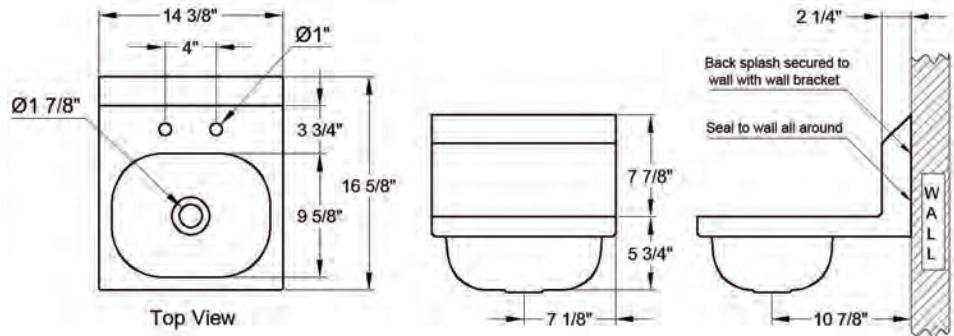

## Wall Mount Hand Sinks w/ Deck Mount Faucet

Faucet & Strainer Included

**HS-1416DG**

Order No	Description	Weight lbs/case	Pack/case
HS-1416DG	Wall Mount Hand Sink w/Deck Mount Faucet & Strainer	8.8	1

## Wall Mount Hand Sinks w/ Wall Mount Faucet

Faucet & Strainer Included

**HS-1615WG**

**HS-1615SSG**

Order No	Description	Weight lbs/case	Pack/case
HS-1615WG	Standard Wall Mount Hand Sink	9.6	1
HS-1615SSG	Wall Mount Hand Sink w/Welded Splash Guards	14	1