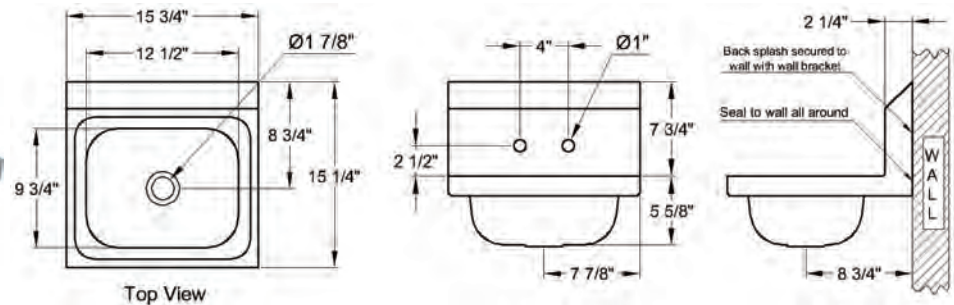

## Wall Mount Hand Sinks w/ Deck Mount Faucet

Faucet & Strainer Included

**HS-1416DG**

Order No	Description	Weight lbs/case	Pack/case
HS-1416DG	Wall Mount Hand Sink w/Deck Mount Faucet & Strainer	8.8	1

## Wall Mount Hand Sinks w/ Wall Mount Faucet

Faucet & Strainer Included

**HS-1615WG**

**HS-1615SSG**

Order No	Description	Weight lbs/case	Pack/case
HS-1615WG	Standard Wall Mount Hand Sink	9.6	1
HS-1615SSG	Wall Mount Hand Sink w/Welded Splash Guards	14	1