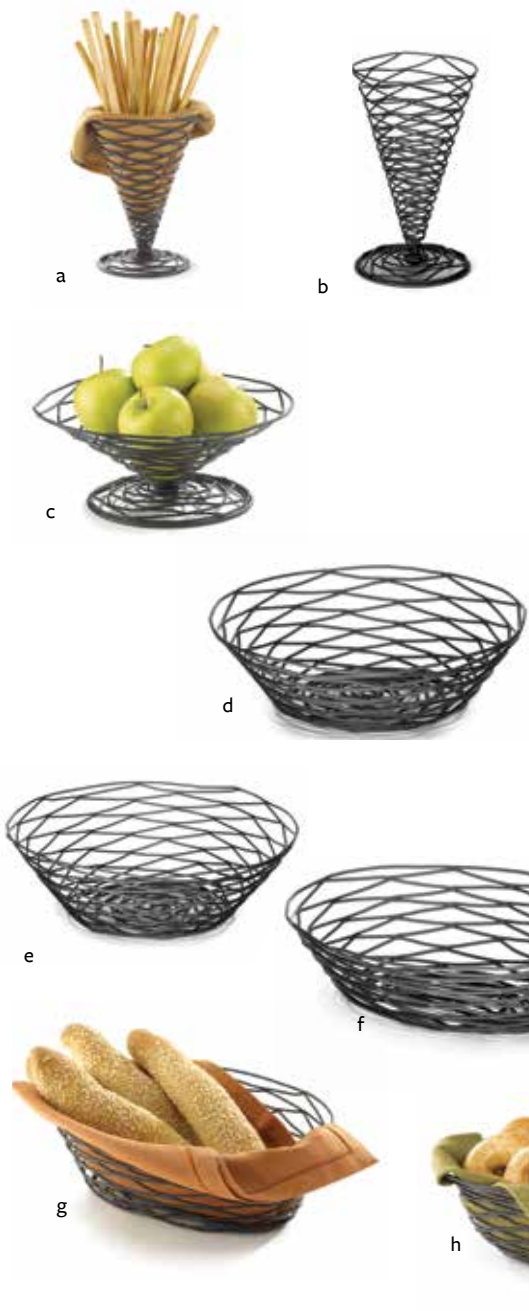

ARTISAN COLLECTION™

BLACK POWDER COATED METAL

Item #	Description	Min Order	Case Pack	Case Lbs/ Cube
a. BK157	Appetizer Cone, 4¾ x 6¾"	1 ea	6 ea	4/2
b. BK159	Appetizer Cone, 5¼ x 9"	1 ea	6 ea	5/4
c. BK194	Appetizer Cone, 9 x 4"	1 ea	6 ea	6/4
d. BK17508	Round Basket, 8 x 2"	1 ea	6 ea	4/3
e. BK17510	Round Basket, 10 x 3"	1 ea	6 ea	5/4
f. BK17409	Oval Basket, 9 x 6 x 2¼"	1 ea	6 ea	4/2
g. BK17410	Oval Basket, 10 x 7 x 3¼"	1 ea	6 ea	5/3
h. BK17412	Oval Basket, 12 x 9 x 3"	1 ea	6 ea	4/5
i. BK11709	Oblong Basket, 9 x 4 x 2"	1 ea	6 ea	3/2
j. BK17209	Rectangular Basket, 9 x 6 x 2½"	1 ea	6 ea	5/2
BK17212	Rectangular Basket, 12 x 9 x 3½"	1 ea	4 ea	7/5
k. BK17310	Square Basket, 10 x 4"	1 ea	6 ea	6/5

Other tabletop solutions are available in this collection; see page 185, 187

MELAMINE CONE INSERTS

Stylish and durable, these break-resistant cones come in both black and white. Dishwasher safe and easy to clean.

Item #	Description	Capacity	Min Order	Case Pack	Case Lbs/ Cube
a. M57W	7" Cone Insert, White (Fits AC57, ACR57, BK157, R57)	21 oz	1 ea	12 ea	5/4
M57BK	7" Cone Insert, Black (Fits AC57, ACR57, BK157, R57)	21 oz	1 ea	12 ea	5/4
M59W	9" Cone Insert, White (Fits AC59, ACR59, BK159)	36 oz	1 ea	12 ea	7/6
b. M59BK	9" Cone Insert, Black (Fits AC59, ACR59, BK159)	36 oz	1 ea	12 ea	7/6