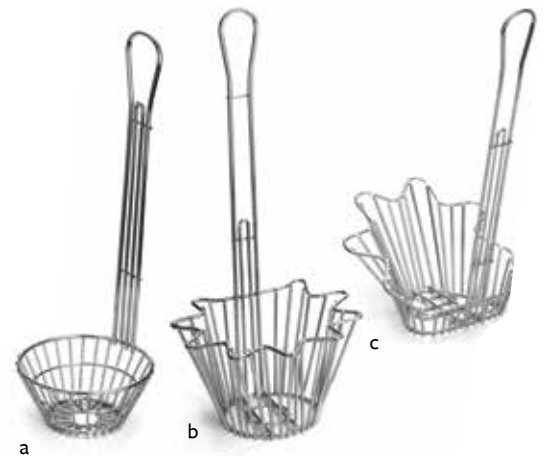

BEAN MASHER

BEAN MASHERS, CHROME PLATED METAL

Black cool-to-touch vinyl handles.

Item #	Description	Min Order	Case Pack	Case Lbs/ Cube
2455	6" Square Face, 24" L Overall	1 ea	4 ea	8/1.1
3155	6" Square Face, 31" L Overall	1 ea	4 ea	9/1.3

TACO/TOSTADA COOKWARE

TACO/TOSTADA FRY BASKETS, NICKEL OR CHROME PLATED METAL

Black cool-to-touch vinyl handles.

Item #	Description	Min Order	Case Pack	Case Lbs/ Cube
a. 40	Taco Fry Basket, 22¼", Nickel Plated (Holds 8 - 6" Taco Shells)	1 ea	8 ea	24/3.6
b. 41	Tostada Fry Basket, 19½", Chrome Plated (Holds 17 - 6" Tostada Shells)	1 ea	8 ea	28/2.5

TACO SALAD BASKETS, CHROME PLATED METAL

Item #	Description	Min Order	Case Pack	Case Lbs/ Cube
a. 4039	Shell Basket, 5½" Top dia, 3" Base dia x 2½" Deep, 15" L Handle	1 ea	4 ea	3/.3
b. 44080	Deep Basket, 7½" Top dia, 4¼" Base dia x 5" Deep, 18" L Handle	1 ea	4 ea	7/.8
c. 44060	Sloped Basket, 8½" Front to Back, 8" at Widest Point, 5" Deep at Front, 1½" Deep at Back, 17¾" L Handle	1 ea	4 ea	7/.9

TACO/FRENCH FRY PREP

TACO/FRENCH FRY RAIL, CHROME PLATED METAL

Item #	Description	Min Order	Case Pack	Case Lbs/ Cube
4040	Taco Rail, 23½" (Holds 12 - 6" Taco Shells)	1 ea	2 ea	6/.6