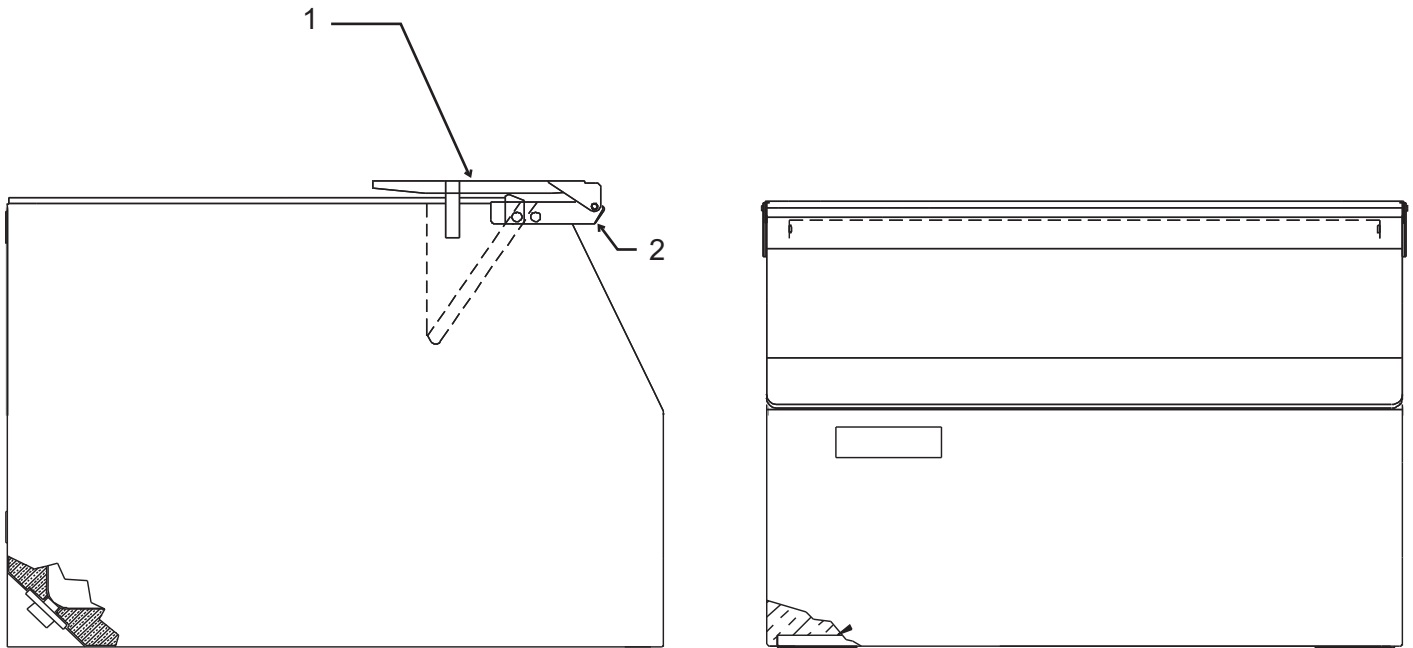

Bins, Condensers, and Accessories Service Parts

B230P

Item Number	Part Number	Description
1	02-4653-21	Door only
2	02-4654-21	Door assembly , includes door, baffle, gasket and hinges
3	02-3943-10	Set of 4 legs

Note: Leg Threads are $\frac{1}{2}$ - 13. The legs for this bin will not interchange with any other Scotsman leg or caster.