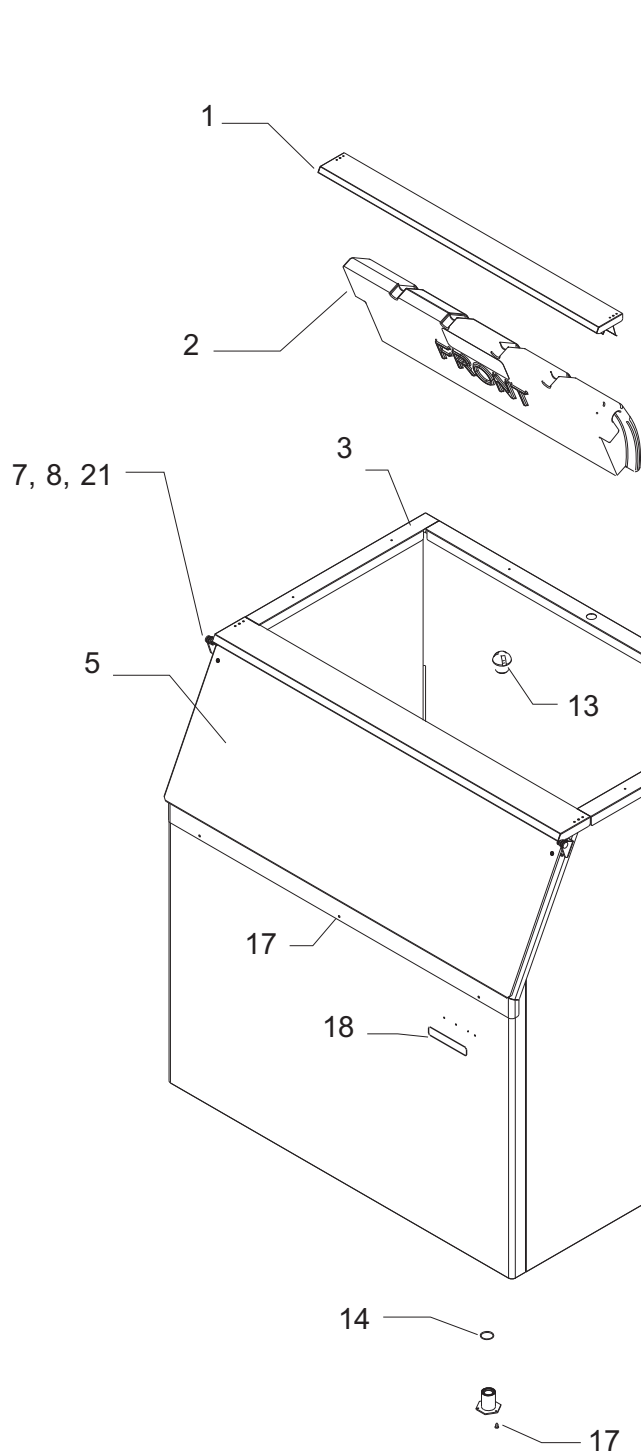

Bins, Condensers, and Accessories Service Parts

BH801

ITEM NUMBER	PART NUMBER	DESCRIPTION
1	A38434-001	Canopy
2	A38476-001	Baffle
3	19-0503-04	Gasket order per foot
4	A37640-021	Door Frame,
5	A32419-020	Door, incl 5a, 6, 21, 22
5a	02-2881-02	Drip molding
6	13-0595-00	Door Gasket (10')*
7	A32396-002	Hinge Rt.
8	A32396-001	Hinge Left
9	02-2380-01	Hinge Bushing
10	02-2380-02	Hinge Spacer
11	02-2806-01	Shoulder Screw
12	03-1539-09	E-Clip
13	02-2809-02	Drain Top
14	02-4193-01	Flat washer
15	02-3201-01	Drain bottom
16	KLPE	Legs, painted set of 4
	KLPS	Legs, S.S. set of 4
17	03-1404-07	Screw - frame to bin
18	03-1419-09	Screw - hinge to frame
19	15-0808-01	Emblem
20	03-1418-24	Screw - hinge to door
21	A32546-001	Door Hinge Lft
22	A32546-002	Door Hinge Rt.