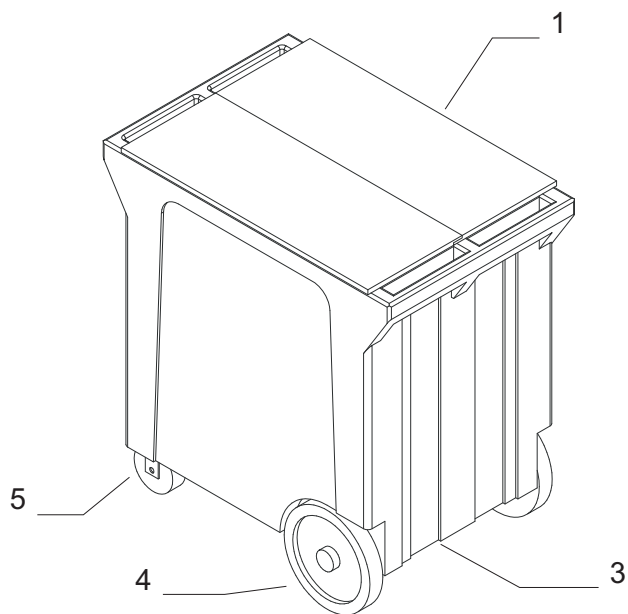

Item Number	Number	Part Description
1	02-4032-01	Hinge Bracket
2	02-4032-02	Lid set
3	02-4032-03	Drain knob
4	02-4032-04	Rear wheel
	02-4032-05	Valve & rod
	02-4032-06	Axle & hardware
5	02-4032-07	Swivel caster, no brake
	02-4032-08	Swivel caster w/brake