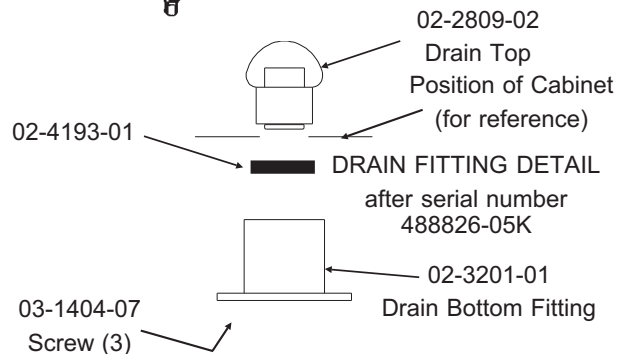

Bins, Condensers, and Accessories Service Parts

HTB500/BH500A

ITEM NUMBER	PART NUMBER	DESCRIPTION
1	02-2806-01	Shoulder Screw
2	02-2380-02	Spacer
3	A31248-001	Hinge Member
4	03-1404-07	Screw
5	02-2380-01	Hinge Bushing
6	03-1539-09	E-Ring
7	A32648-001	Door (brown)
	A32648-002	Door (gray) (includes gasket)
8	13-0595-00	Door Gasket (5')
9	02-2857-01	Door Frame
10	15-0711-01	Emblem
11	02-2809-01	Drain Top
12	A32317-001	Canopy for HTB500
	no number	Canopy for BH500A
13	13-0617-11	O-Ring
14	A32580-001	Baffle
15	03-0727-06	Thumbscrews
16	03-1423-07	Speed Clips
17	19-0503-04	Gasket order by ft.