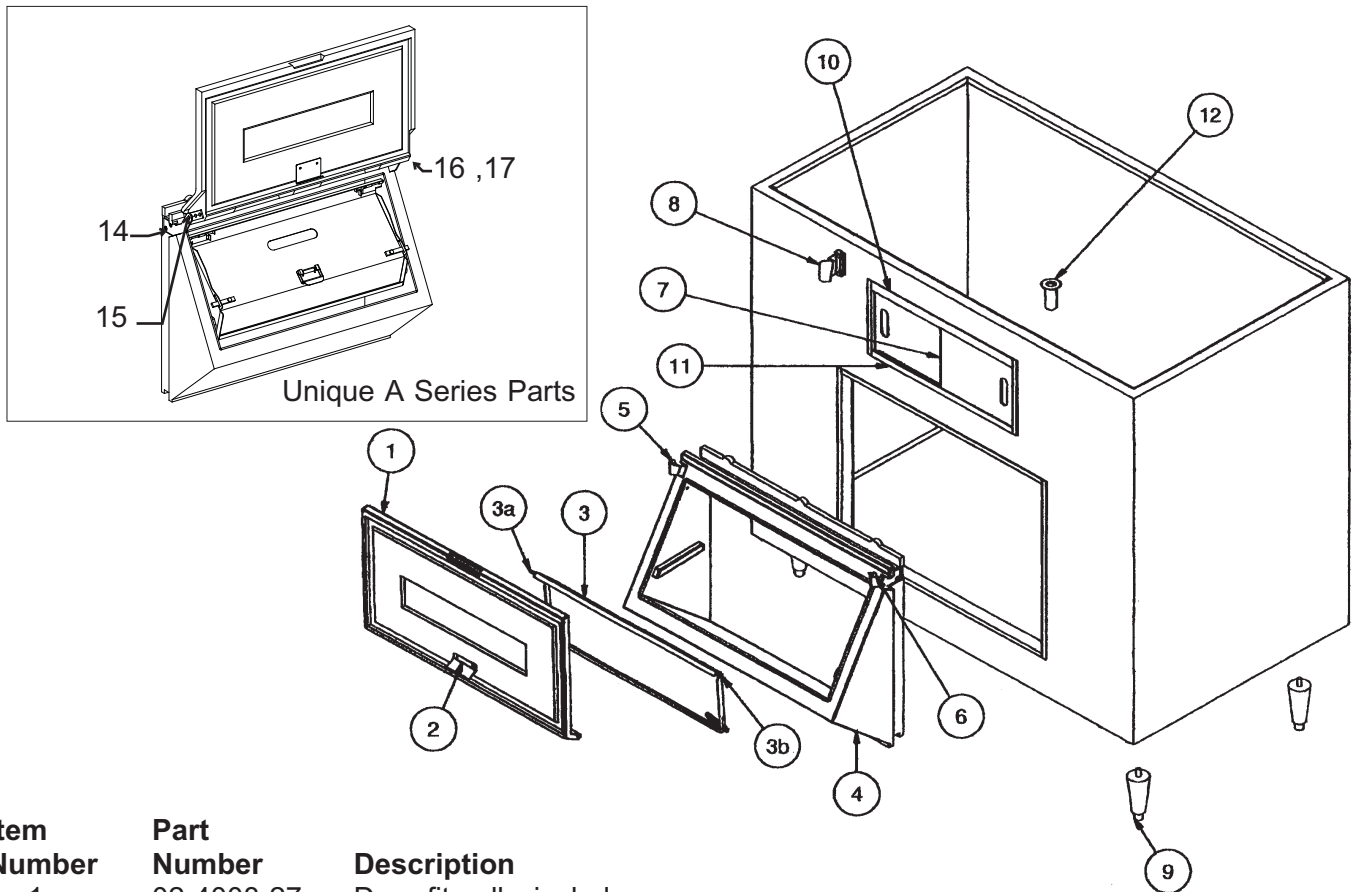

Bins, Condensers, and Accessories Service Parts

BH1100, BH1300, BH1600

Item Number	Part Number	Description
1	02-4008-27	Door fits all - includes hinges to convert to A series
2	02-4008-03	Baffle latch bracket
3	02-4008-04	Baffle assembly
3a	02-4008-23	LH & RH spring loaded hinge kit
4	02-4008-07	Snout
5	02-4008-24	LH & RH door hinges
6	part of item 5	RH door hinge
7	02-4008-10	Window (set of 2)
8	02-4008-11	Door latch, not used on A
9	02-4008-12	Leg - each
	KLP7	Leg, kit of 4, after Dec. 05 production
10	02-4008-25	Upper & lower window tracks
11	part of item 10	Lower window track
12	02-4008-15	1" plastic drain- includes nut and washer
A Series Parts Not Interchangeable with prior		
14	02-4008-28	LH hinge bracket
15	02-4008-26	LH spring loaded hinge
16	02-4008-29	RH hinge bracket
17	02-4008-32	RH spring loaded hinge

Not Shown

02-4008-16	SS Top Support Frame
02-4008-17	48" Plastic Top*
02-4008-18	60" Plastic Top*
02-4008-19	9" Filler Panel
02-4008-20	13 1/2" Filler Panel

Note: Above filler panels are 21.5" long and changed in late 2005 to these:

02-4008-21 - 20.5" long 9 inch filler panel

02-4008-22 - 20.5" long 13.5 inch filler panel

Check serial number date code or opening size to confirm which filler panel to use.

* hole 45" wide x 20.5 deep

Hole in plastic top changed in late 2005, prior top no longer available.