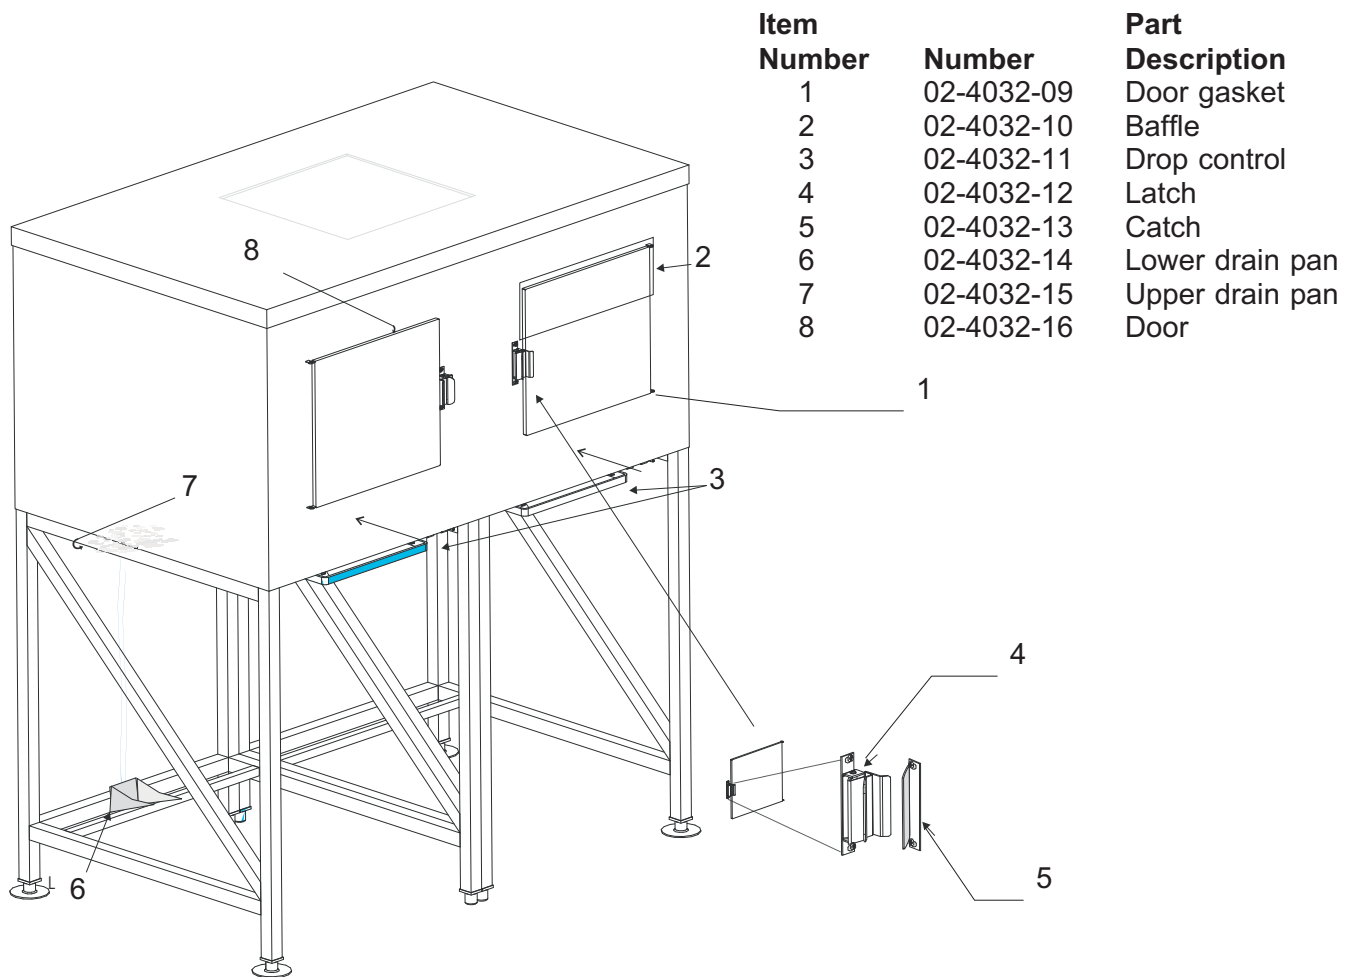

Bins, Condensers, and Accessories Service Parts

Ice Cart Systems (ICS1, ICS2, ICS3)

Item Number	Number	Part Description
1	02-4032-09	Door gasket
2	02-4032-10	Baffle
3	02-4032-11	Drop control
4	02-4032-12	Latch
5	02-4032-13	Catch
6	02-4032-14	Lower drain pan
7	02-4032-15	Upper drain pan
8	02-4032-16	Door