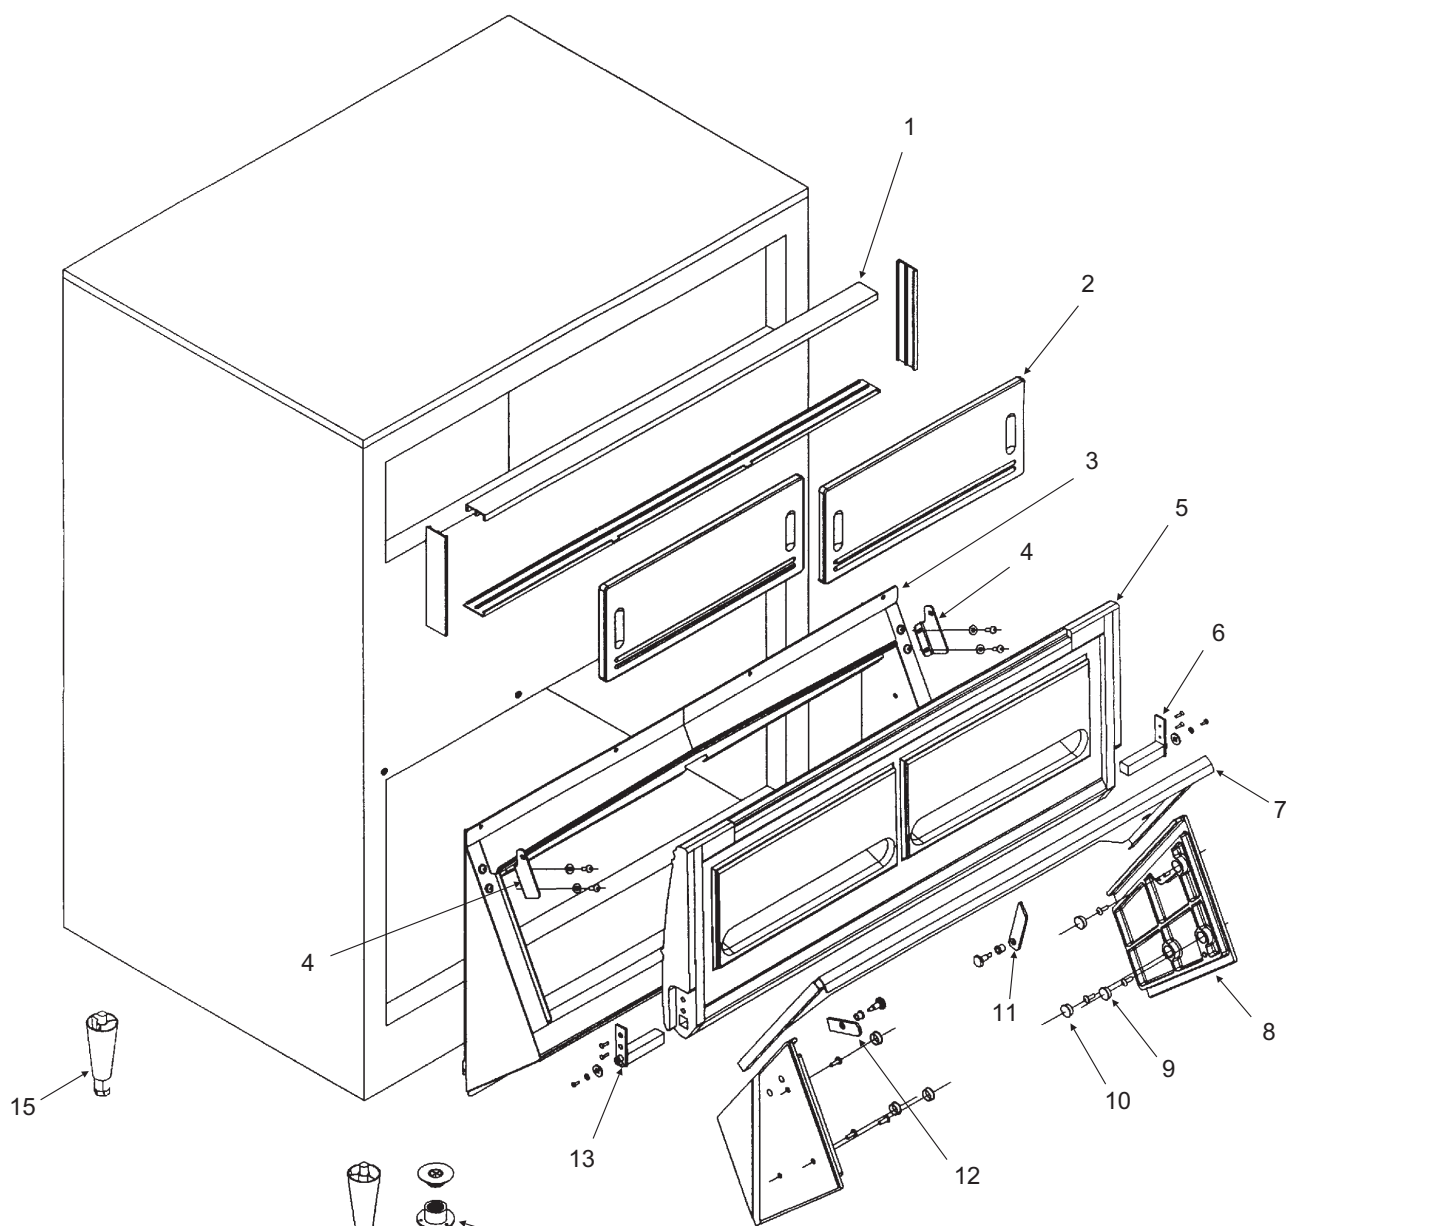

Bins, Condensers, and Accessories Service Parts

BH1356, BH1650, BH1366 & BH1666 Ice Storage Bin

Item Number	Part Number	Description	Item Number	Part Number	Description
1	02-3769-02	Track	8	02-3769-12	End plate guide (pair)
2	02-3769-16	Window	9	02-3769-13	Screws for end plate
3	02-3769-04	Lower frame assy, BH1356 or BH1650	10	02-3769-14	Plugs for end plate
	02-3769-20	Lower frame assy, BH1366 or BH1666	11	02-3769-10	Catch for end plate
4	02-3769-08	Left & right hinges (pair)	12	02-3769-15	Ice gate retainer
5	02-3769-05	Door with door hinges	13	02-3769-06	Left hinge
6	02-3769-07	Right hinge	14	02-3769-01	Plastic drain
7	02-3769-09	Ice gate, BH1356 or BH1650	15	KLP2S	Legs
	02-3769-21	Ice gate, BH1366 or BH1666		Not Illustrated	
				02-3769-18	Optional Probe tool
				02-3769-19	Optional Plastic ice shovel
				02-3775-01	Z brackets
				03-1645-01	Screw for Z brackets
				02-3769-17	Gasket (only for BH1366 or BH1666)