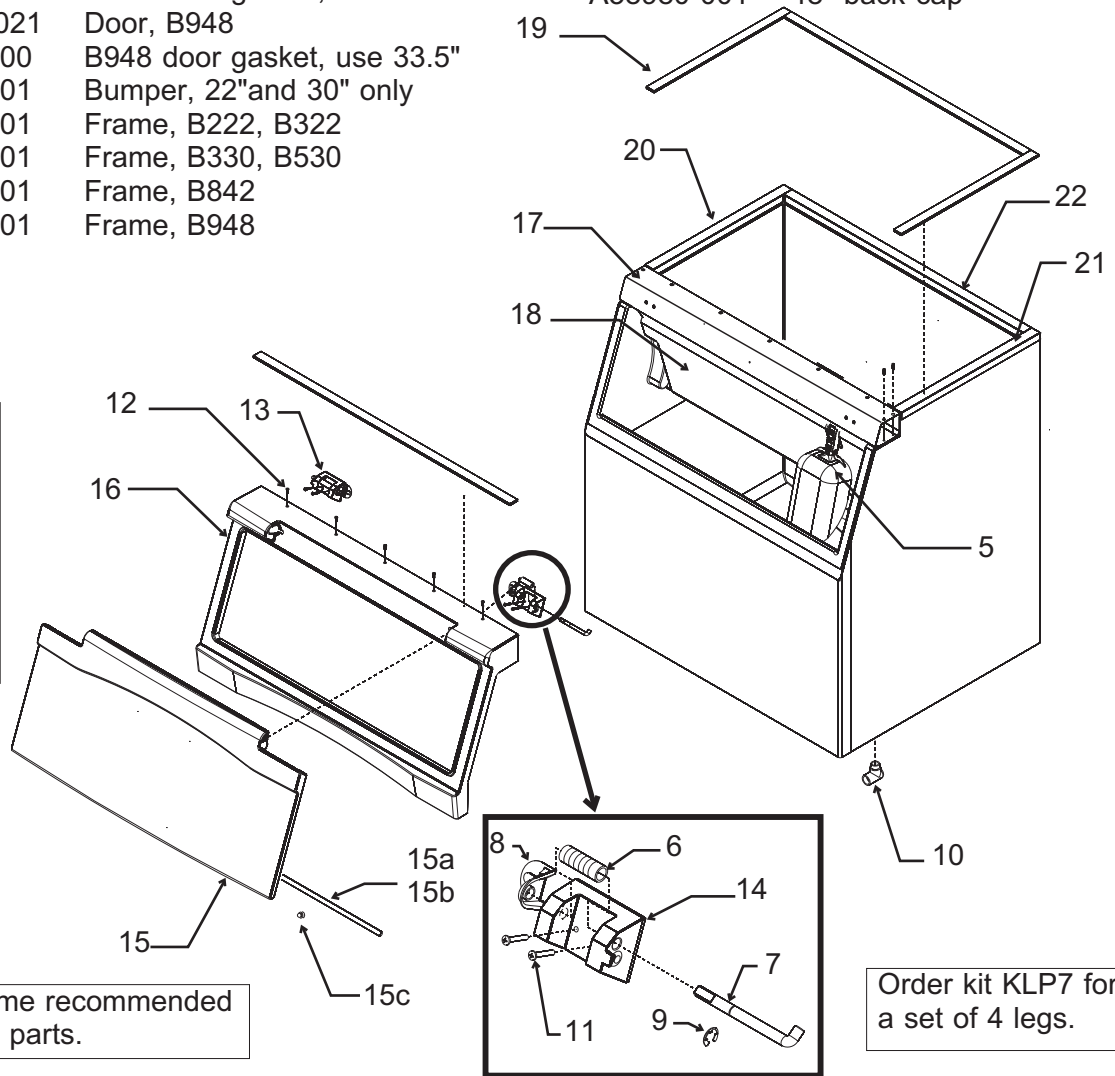

Hinge Detail

Order kit KLP7 for a set of 4 legs.

* Replacement of frame recommended when servicing hinge parts.