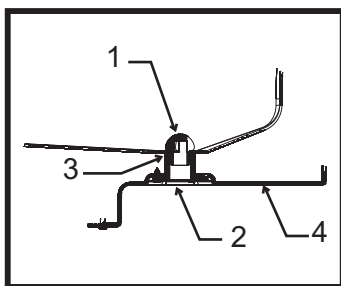

B222, B322, B330, B530, B842, B948

Item Number	Part Number	Description		Part Number	Description
1	02-2809-01	Drain top	17	A38920-001	Canopy, B222, B322
2	02-3108-01	Drain fitting		A38921-001	Canopy, B330, B530
3	02-4193-01	Drain gasket		A38922-001	Canopy, B842
4	02-4234-01	Drain panel, SS only	18	A38923-001	Canopy, B948
5	02-0540-01	Scoop		A38910-001	Baffle, B222, B322
6	03-3876-01	Spring*		A38911-001	Baffle, B330, B530
7	03-3874-01	Hinge pin*		A38912-001	Baffle, B842
8	13-0946-01	Hinge gasket	19	A38913-001	Baffle, B948
9	03-1539-12	E clip*		13-0943-02	Gasket, 22" use 86"
10	05-0586-01	Elbow for drain			Gasket, 30" use 102"
11	03-1403-71	Screw, hinge to canopy	20	A38907-001	Gasket, 42" use 126"
12	03-1418-30	Screw, frame to canopy		A38907-001	Gasket, 48" use 136"
13	02-4232-01	Left hinge mount*	20	A39241-001	Left cap - SS bin
14	02-4233-01	Right hinge mount*	21	A39241-001	Left cap - plastic bin
15	A38914-021	Door, B222, B322	21	A38908-001	Right cap - SS bin
	A38915-021	Door, B330, B530		A39240-001	Right cap - plastic bin
	A38916-021	Door, B842	22	A38977-001	22" back cap
15a	13-0595-00	B842 door gasket, use 27.5"		A38978-001	30" back cap
	A38917-021	Door, B948		A38979-001	42" back cap
15b	13-0595-00	B948 door gasket, use 33.5"		A38980-001	48" back cap
15c	02-4235-01	Bumper, 22"and 30" only			
16	02-4236-01	Frame, B222, B322			
	02-4237-01	Frame, B330, B530			
	02-4238-01	Frame, B842			
	02-4239-01	Frame, B948			

Drain Detail