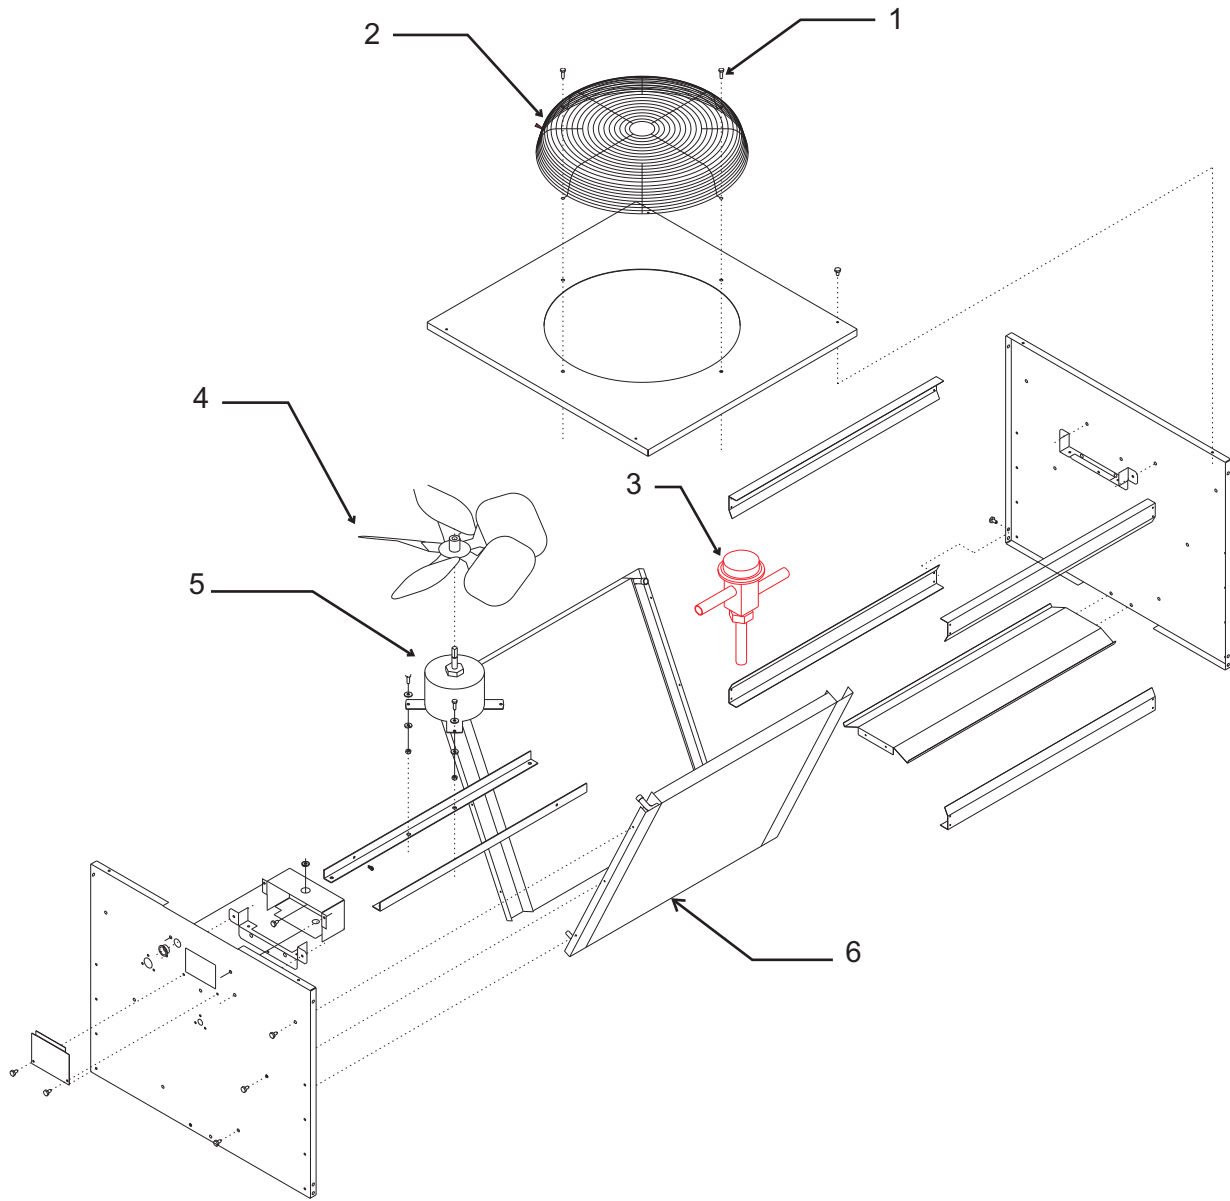

Bins, Condensers, and Accessories

Service Parts

ERC V Coil Condenser ERC111, 211, 311, 411, ERC680, ERC1086

Item Number	Part Number	Description
1	03-1645-03	Screw
2	02-3575-01	Fan guard,
3	16-1025-01	Headmaster, ERC411
	16-1044-01	Headmaster, all others
4	18-8816-01	Fan blade
5	12-2651-01	Fan motor, ERC311, 411, 680, 1086
	12-2651-02	Fan motor, ERC111, 211
6	18-8815-01	Coil for ERC111/1086/411
	18-8827-01	Coil for ERC311/680

Not Shown:

- A37169-001 Leg - fits all
- A37170-001 Leg brace, ERC111, 211, 311, 411, 680, 1086
- 03-1645-01 Screw for legs
- ERC111, 211, 311, 411
- 16-0850-01 Quick connect, discharge
- 16-0850-03 Quick connect, liquid
- ER680, 1086, ER2C6810, 1316:
- 16-1057-04 Quick connect, discharge
- 16-1057-03 Quick connect, liquid.....
- Fan motor run capacitor: 18-8878-01
- Line set ends: KTE4 (set of all 4)
- Eclipse line set ends: KTE6 (set of all 6)
- EH Eclipse Line Set Ends; KTE6-EH