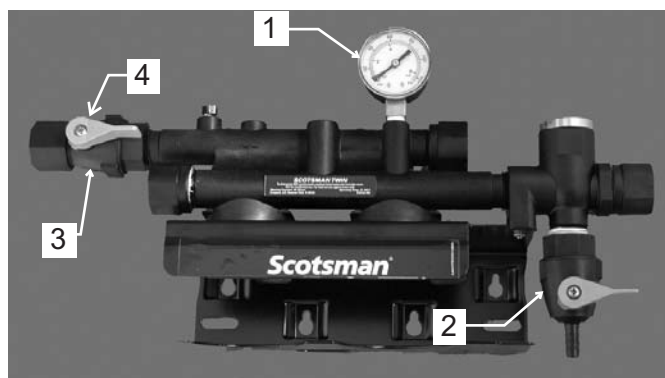

Bins, Condensers, and Accessories Service Parts

Water Filters

**SSM1, SSM2, or SSM3 Water Filters Parts
Current Version**