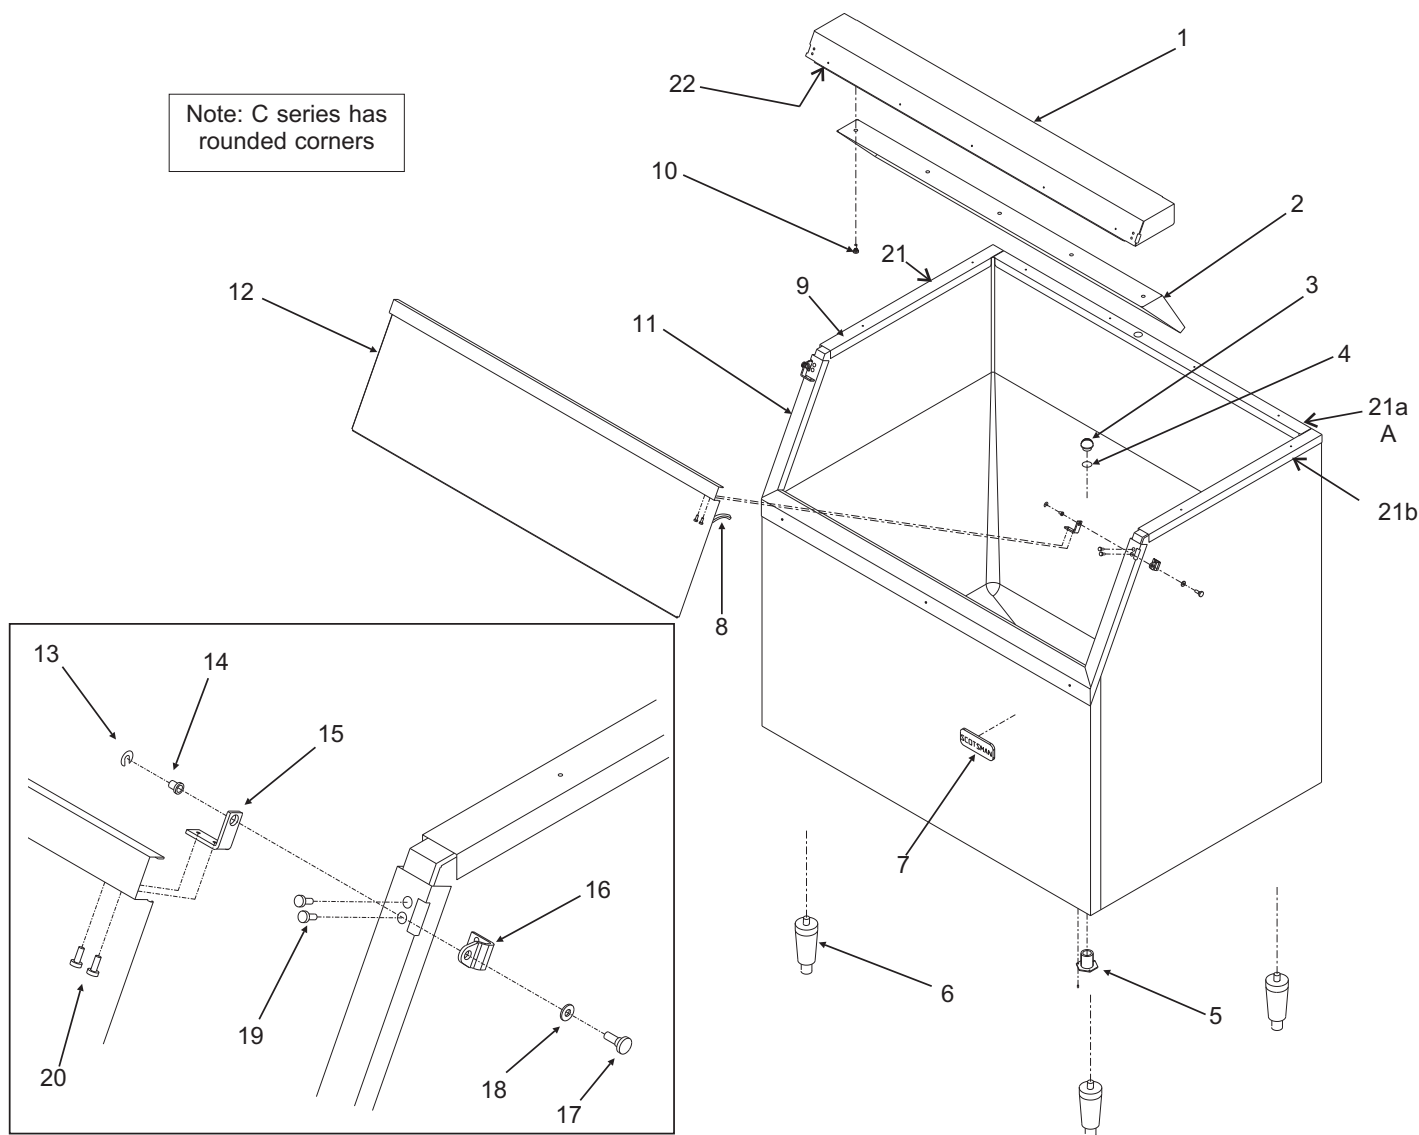

Bins, Condensers, and Accessories Service Parts

BH900

Note: C series has rounded corners

ITEM NUMBER	PARTS NUMBER	DESCRIPTION
1	A35322-020	Canopy Assembly
2	A35152-001	Ice Baffle
3	02-2809-01	Drain Top
4	02-4193-01	Flat washer
5	02-3201-01	Drain casting
6	KLP2E	Leg Kit, Black
	KLP2S	Leg Kit, Nickel Plated
7	15-0711-01	Emblem
8	13-0595-00	Door gasket (6.25' reg.)
9	19-0503-04	Bin gasket / ft
10	03-0727-11	Baffle screw
11	A35275-001	Door frame assy.
	A37641-021	Door frame, BH900S-C
12	A35323-020	Door w/gasket - BH900
13	03-1539-09	"E" ring
14	02-2380-01	Hinge bushing

ITEM NUMBER	PARTS NUMBER	DESCRIPTION
15	02-3195-01	Door hinge
16	02-3196-01	Bin hinge
17	02-2806-01	Shoulder screw
18	02-2380-02	Spacer
19	03-1403-29	Screw 10-24
20	03-1403-24	Screw 10-24
21	A35280-001	Left bin channel
21a	A35311-001	Back bin channel
21b	A35279-001	Right bin channel
22	02-3202-01	Trim guard

Note: There were a few BH900**CE/CS** bins made in the early 1990s that used a **different** door, hinge & pin: Most BH900s did NOT use these parts.

12	02-3222-01	Door, BH900CE or CS
	02-3225-01	Hinge kit, BH900CE
	02-3226-01	Pivot pin set, BH900CE