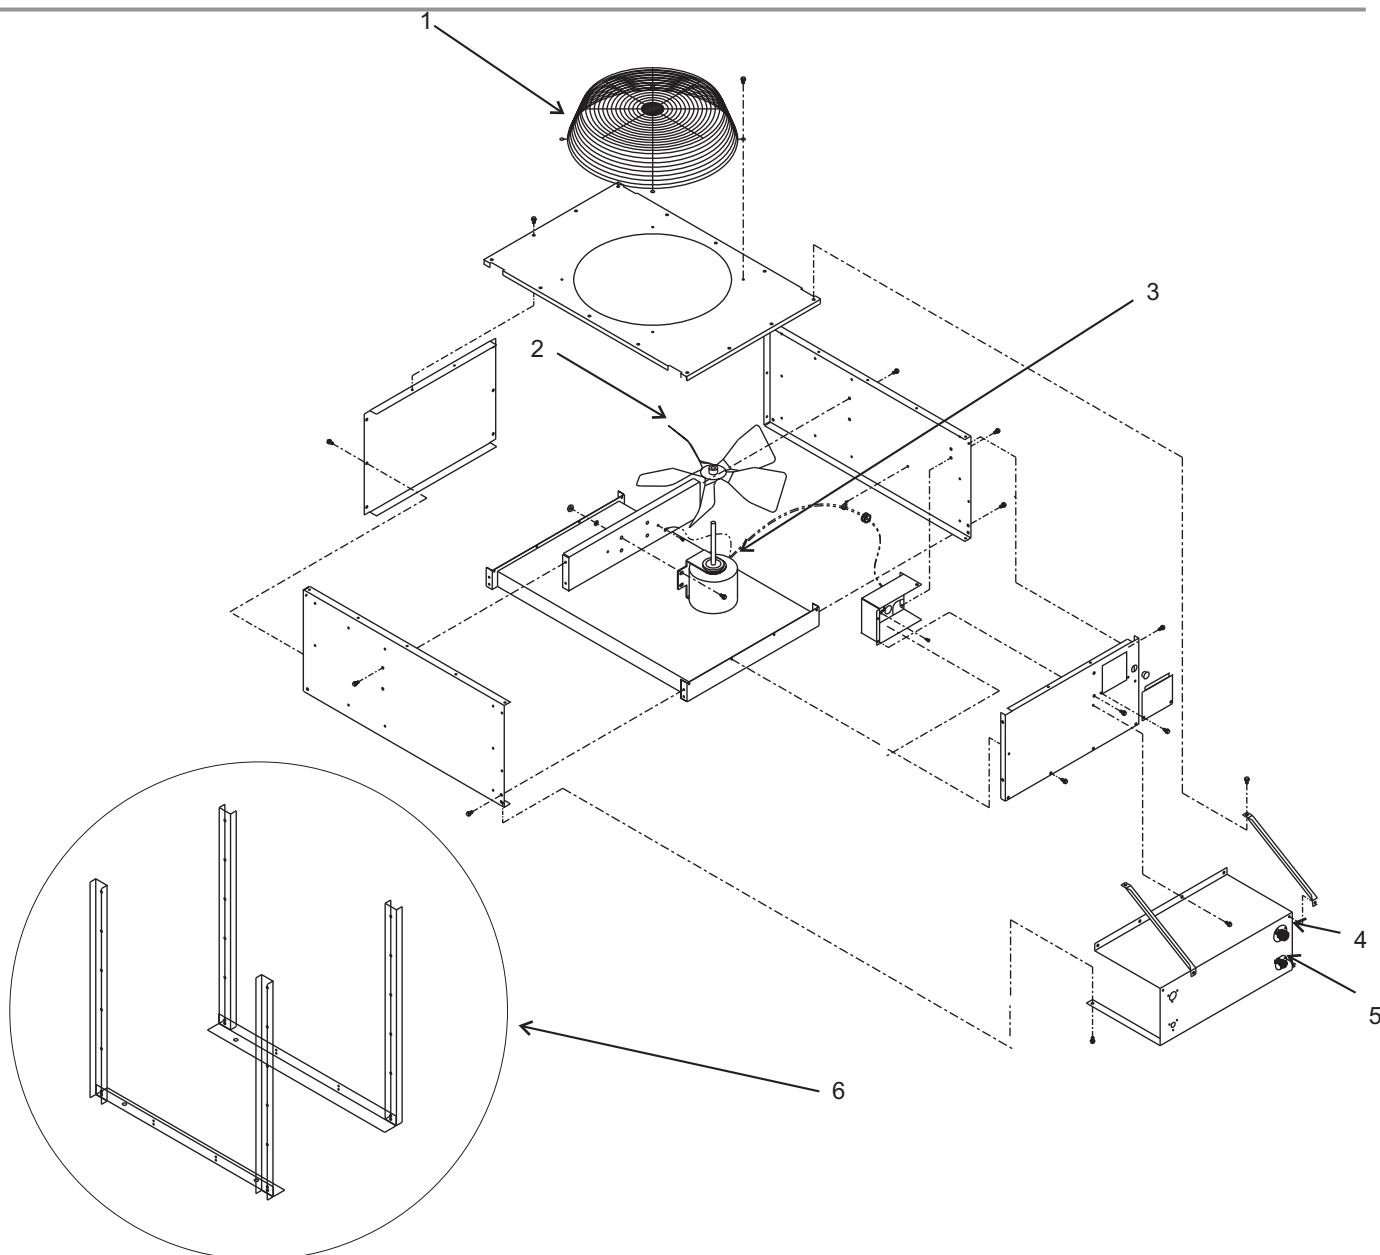

Bins, Condensers, and Accessories Service Parts

ERC Horizontal Coil Condenser

ITEM NUMBER	PART NUMBER	DESCRIPTION
1	02-3575-01	Fan guard
2	18-8800-01	Fan blade
3	18-8796-01	Fan motor ERC101
	18-8796-32	Fan motor ERC151, ERC201, ERC302, ERC401, ERC402
	18-8797-32	Fan motor ERC301
4	16-0850-01	Quick connect, discharge
5	16-0850-03	Quick connect, liquid
6	A36990-001	Leg kit for ERC101, 151, 201, 301, 302
	not available	Leg kit for ERC401, 402