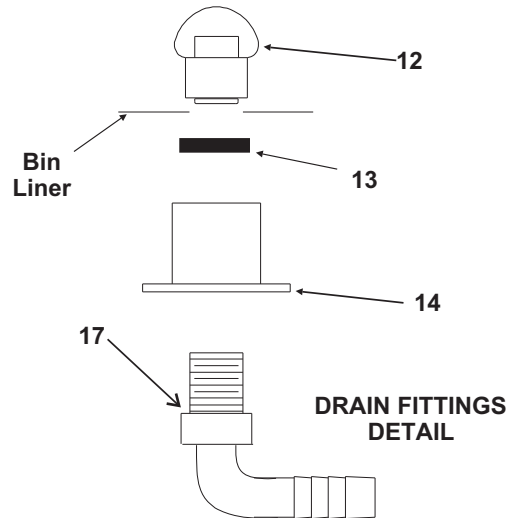

Drain Detail

Hinge Detail

Order kit KLP7 for a set of 4 legs.

* Replacement of frame recommended when servicing hinge parts.

Bins, Condensers, and Accessories Service Parts

HTB555

Item Number	Part Number	Description
1	02-2380-02	Spacer
2	02-3196-01	Hinge
3	02-2806-01	Shoulder screw
4	03-1539-09	E-Ring
5	19-0503-04	Gasket - 9 ft.*
6	02-3274-01	Door frame -Brown
	02-3274-32	Door frame - Grey
7	13-0909-01	Door gasket - 58"
8	A36481-021	Door - Brown incl #7
	A36481-022	Door - Grey incl #7
9	03-0727-11	Thumb screw
10	A35637-001	Canopy
11	A37310-001	Baffle
12	02-2809-02	Drain top
13	02-4193-01	Flat washer
14	02-3108-01	Drain bottom
15	03-1418-07	Screw for hinge
16	02-3202-02	Trim guard
17	05-0586-01	Drain elbow
18	A40021-021	Hinge kit, includes 2 of items 1, 2, 3 and 4; plus 4 of item 15.
Not shown	02-0540-01	Scoop