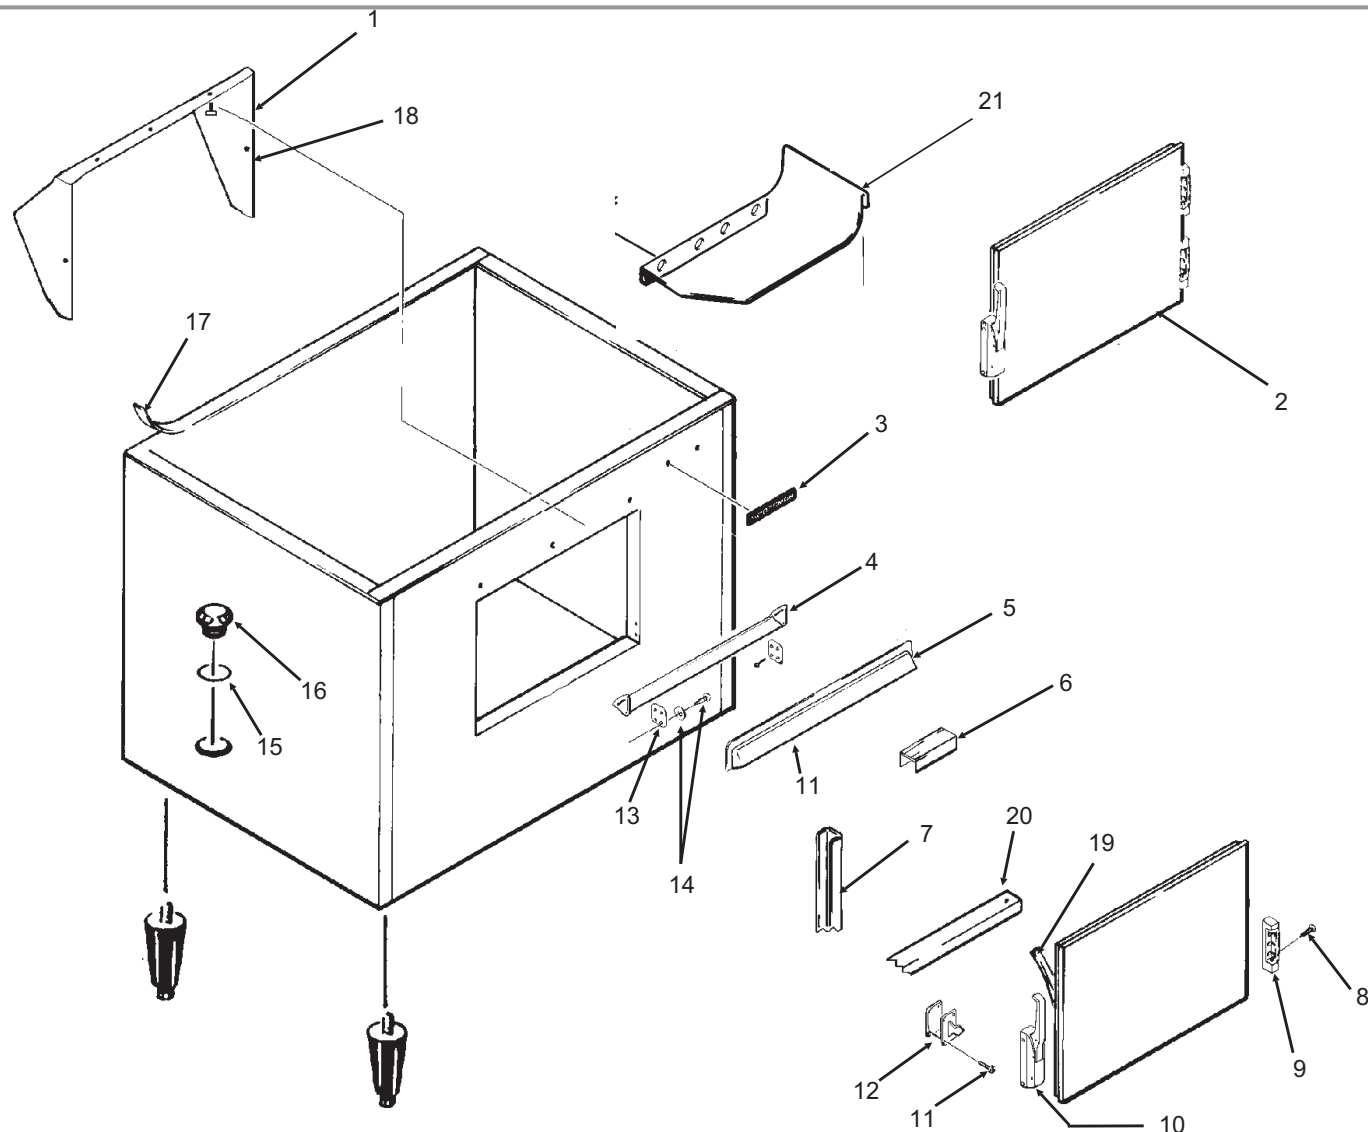

Bins, Condensers, and Accessories Service Parts

B90/BX87

ITEM NUMBER	PART NUMBER	DESCRIPTION			
1	A15114-000	Baffle	9	02-2658-03	Hinge
2	A18300-013	Complete Door-brown		02-2658-04	Hinge Cover
	A18300-032	Complete door, gray	10	02-2658-01	Latch
	A18300-010	Complete Door, sandalwood.		02-1285-00	Screw, into door
	A18300-002	Complete door, SS	11	03-1419-28	Screw, into cabinet
	02-1000-00	Plastic door liner	12	02-2658-02	Strike
3	15-0711-01	Emblem for sandalwood	13	A25929-001	Spill door hinge
	15-0808-01	Emblem for gray	14	A17302-000	Button storage
4	A17342-000	Spill Door		03-1403-15	Screw
5	no number	Awning	15	13-0617-11	O-ring
6	no number	Door Trim Cap	16	02-2809-01	Drain top
7	A25931-001	Door Trim side	17	19-0503-04	Foam tape
8	03-1285-00	Screw, into door	18	03-0727-01	Thumb screw
	03-1419-28	Screw, into cabinet	19	13-0264-00	Door gasket
			20	A25932-001	Door trim
			21	A26449-001	Cube chute