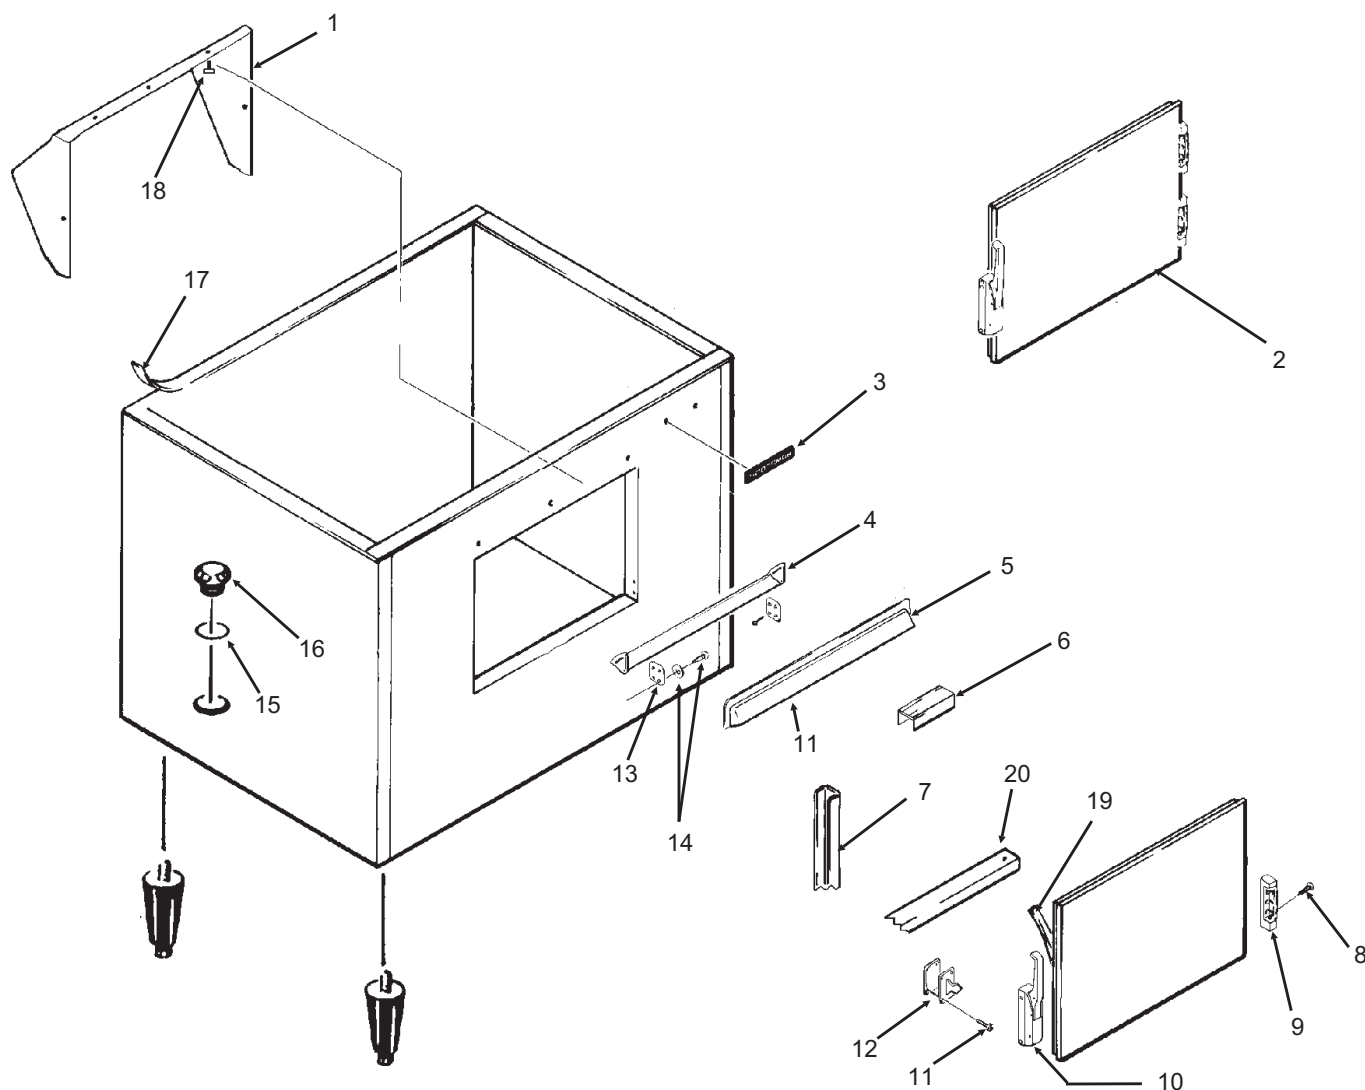

Bins, Condensers, and Accessories Service Parts

B230P

Item Number	Part Number	Description
1	02-4653-21	Door only
2	02-4654-21	Door assembly , includes door, baffle, gasket and hinges
3	02-3943-10	Set of 4 legs

Note: Leg Threads are $\frac{1}{2}$ - 13. The legs for this bin will not interchange with any other Scotsman leg or caster.

Bins, Condensers, and Accessories Service Parts

BH360S

Item Number	Part Number	Description
1	02-3943-05	Ice deflector
2	02-3943-14	Rubber washer
3	02-3943-15	Thumbscrew
4	02-3943-03	Door w/gasket, w/out hinges
5	02-3943-02	Right hinge
	02-3943-11	Screw, hinge to door
6	02-3943-16	Nylon bearing
7	02-3943-04	Canopy
	02-3943-12	Screw, canopy to bin
8	02-3943-07	Gasket (per foot)
9	02-3943-13	Hex stand off
10	13-0943-02	Bin gasket tape (per foot)
11	02-3943-06	Door gasket
12	02-3943-01	Left hinge
	02-3943-11	Screw, hinge to door
13	02-3943-10	Set of 4 legs
14	02-3943-09	Connecting strap, IM to bin

Note: Leg Threads are $\frac{1}{2}$ - 13. The legs for this bin will not interchange with any other Scotsman leg or caster.

Bins, Condensers, and Accessories Service Parts

ITEM NUMBER	PART NUMBER	DESCRIPTION	ITEM NUMBER	PART NUMBER	DESCRIPTION
1	02-3991-01	Baffle	10	02-2658-01	Latch
2	02-3991-02	Complete door, SS		02-3991-12	Screw, into door
	02-3991-03	Plastic door liner	11	02-3991-13	Screw, into cabinet
3	15-0711-02	Emblem for gray	12	02-2658-02	Strike
4	02-3991-04	Spill Door	13	02-3991-15	Spill door hinge
5	02-3991-05	Awning	14	02-3991-16	Screw
6	02-3991-06	Door Trim Cap	15	13-0617-11	O-ring
7	02-3991-07	Door Trim side	16	02-2809-01	Drain top
	02-3991-17	Support, attaches to item 7	17	19-0503-04	Foam tape
8	02-3991-08	Screw, into door or cabinet	18	03-0727-01	Thumb screw
9	02-2658-03	Hinge	19	02-3991-18	Door gasket
	02-2658-04	Hinge Cover	20	02-3991-19	Door trim