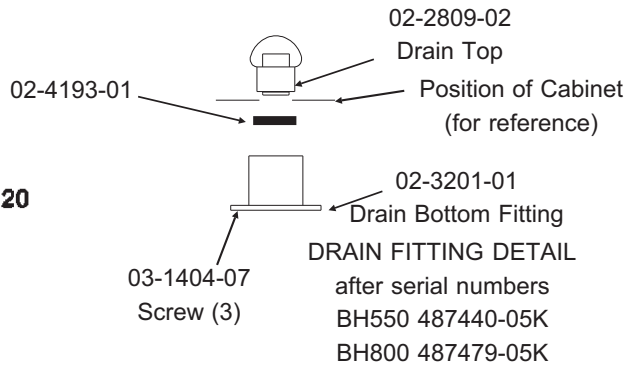

ITEM NUMBER	BH800 PART NUMBER	BH550 PART NUMBER	DESCRIPTION	ITEM NUMBER	BH800 PART NUMBER	BH550 PART NUMBER	DESCRIPTION
1	A32408-001	A33921-001	Canopy	12	03-1539-09	same	E-Clip
2	A32410-001	A32580-001	Baffle	13	03-0727-00	same	Thumb Screw
3	19-0503-04	same	Gasket	14	02-2809-01	same	Drain Top
4	A32418-020	A33922-020	Door Frame	15	13-0617-11	same	O-Ring
	A37640-021	A37639-021	Door Frame, C series	16	KLPE	same	Legs, painted
5	A32419-020	A33938-020	Door, incl 5a, 6, 22, 23	17	KLPS	same	Legs, S.S.
5a	02-2881-02	02-2881-03	Drip molding	18	03-1404-07	same	Screw
6	13-0595-00 (10')	same (6')	Door Gasket	19	03-1360-02	same	Screw
7	A32396-002	same	Hinge Rt.	20	15-0711-01	same	Emblem
8	A32396-001	same	Hinge Left	21	03-1418-41	same	Screw
9	02-2380-01	same	Hinge Bushing	22	A32546-001	same	Door Hinge Lft
10	02-2380-02	same	Hinge Spacer	23	A32546-002	same	Door Hinge Rt.
11	02-2806-01	same	Shoulder Screw	24	03-1423-07	same	Speed Nut for Baffle