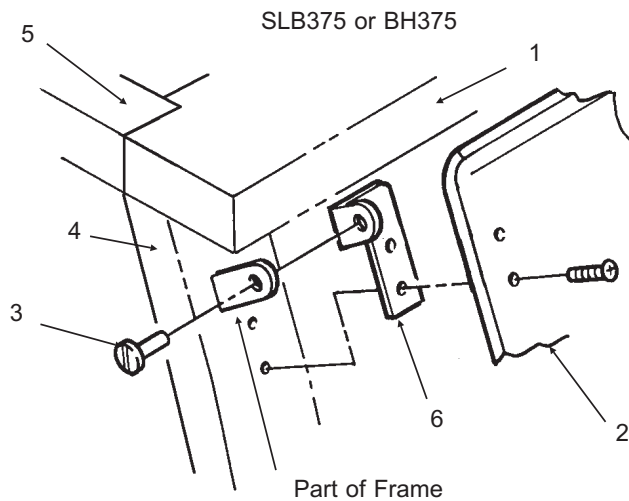

Bins, Condensers, and Accessories Service Parts

SLB150, SLB260/BH260, SLB375/BH375

Item Number	Part Number	Description
1	C80211705	Canopy
2	C80230902	Bin door assembly (includes hinge)
3	C80206901	Hinge pin
4	C80209504	Door frame assembly
5	19-0503-04	Gasket tape, 90"
6	C80206601	Hinge for door, rt
	C80206602	Hinge for door, left
Not illustrated:		
7	C80399201	Clear button
8	C80511301	Baffle