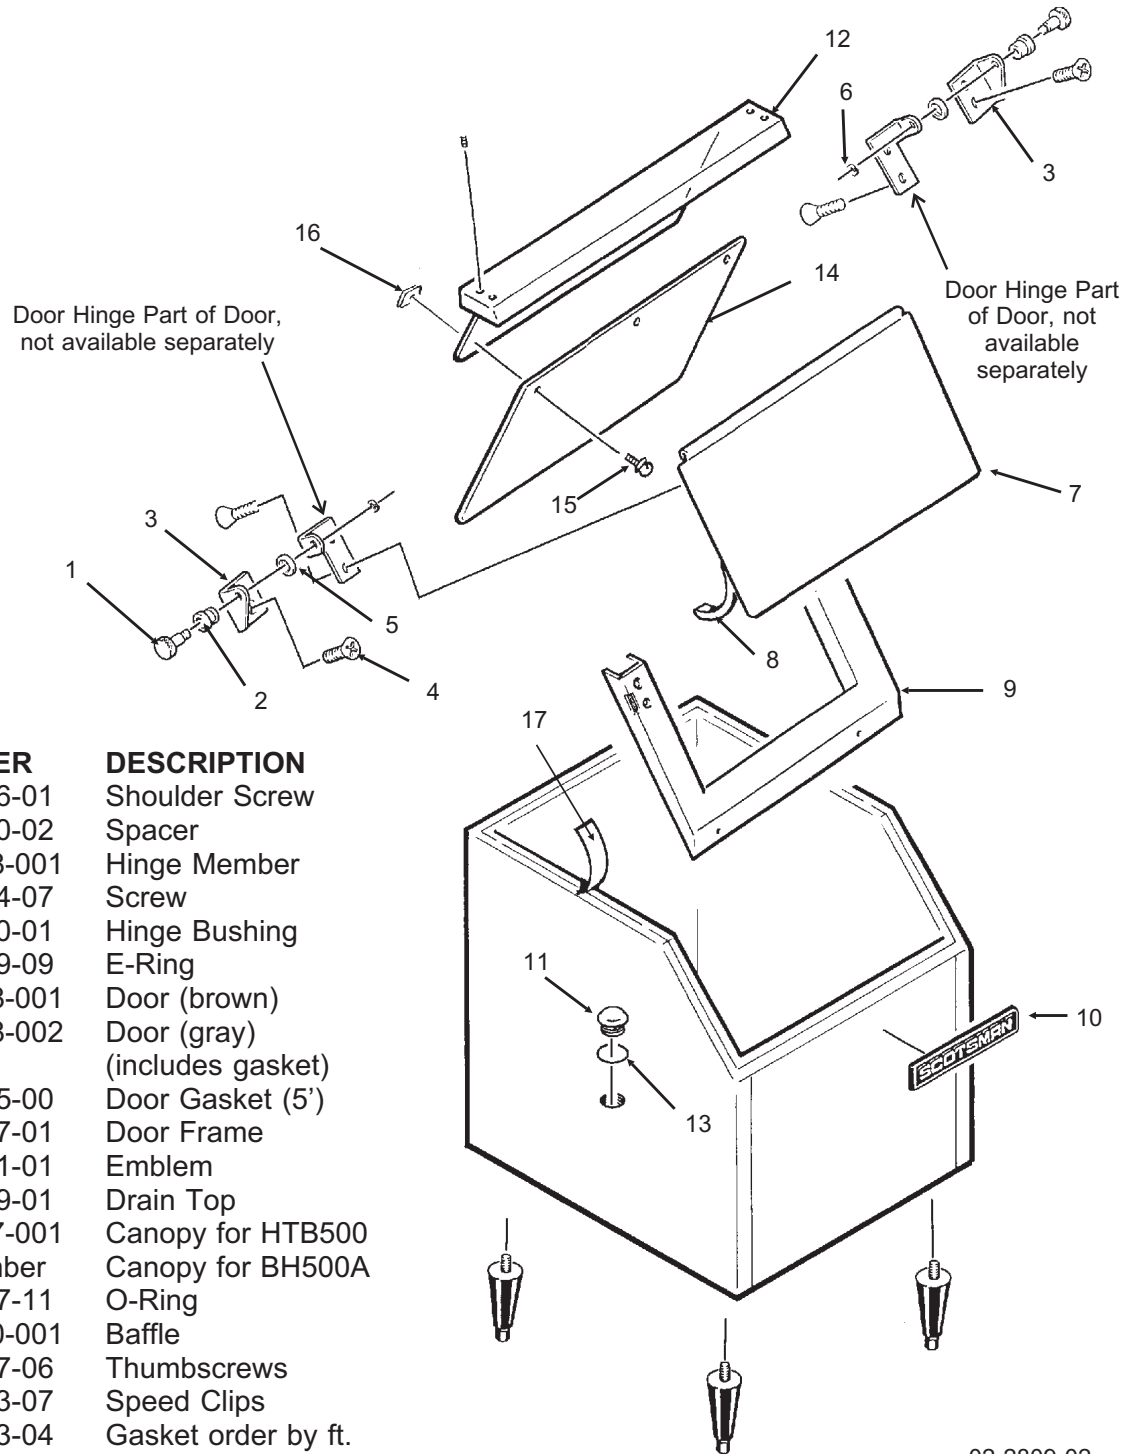

Note: Leg Threads are $\frac{1}{2}$ - 13. The legs for this bin will not interchange with any other Scotsman leg or caster.

Bins, Condensers, and Accessories Service Parts

ITEM NUMBER	PART NUMBER	DESCRIPTION	ITEM NUMBER	PART NUMBER	DESCRIPTION
1	02-3991-01	Baffle	10	02-2658-01	Latch
2	02-3991-02	Complete door, SS		02-3991-12	Screw, into door
	02-3991-03	Plastic door liner	11	02-3991-13	Screw, into cabinet
3	15-0711-02	Emblem for gray	12	02-2658-02	Strike
4	02-3991-04	Spill Door	13	02-3991-15	Spill door hinge
5	02-3991-05	Awning	14	02-3991-16	Screw
6	02-3991-06	Door Trim Cap	15	13-0617-11	O-ring
7	02-3991-07	Door Trim side	16	02-2809-01	Drain top
	02-3991-17	Support, attaches to item 7	17	19-0503-04	Foam tape
8	02-3991-08	Screw, into door or cabinet	18	03-0727-01	Thumb screw
9	02-2658-03	Hinge	19	02-3991-18	Door gasket
	02-2658-04	Hinge Cover	20	02-3991-19	Door trim

Bins, Condensers, and Accessories Service Parts

HTB500/BH500A

ITEM NUMBER	PART NUMBER	DESCRIPTION
1	02-2806-01	Shoulder Screw
2	02-2380-02	Spacer
3	A31248-001	Hinge Member
4	03-1404-07	Screw
5	02-2380-01	Hinge Bushing
6	03-1539-09	E-Ring
7	A32648-001	Door (brown)
	A32648-002	Door (gray) (includes gasket)
8	13-0595-00	Door Gasket (5')
9	02-2857-01	Door Frame
10	15-0711-01	Emblem
11	02-2809-01	Drain Top
12	A32317-001	Canopy for HTB500
	no number	Canopy for BH500A
13	13-0617-11	O-Ring
14	A32580-001	Baffle
15	03-0727-06	Thumbscrews
16	03-1423-07	Speed Clips
17	19-0503-04	Gasket order by ft.