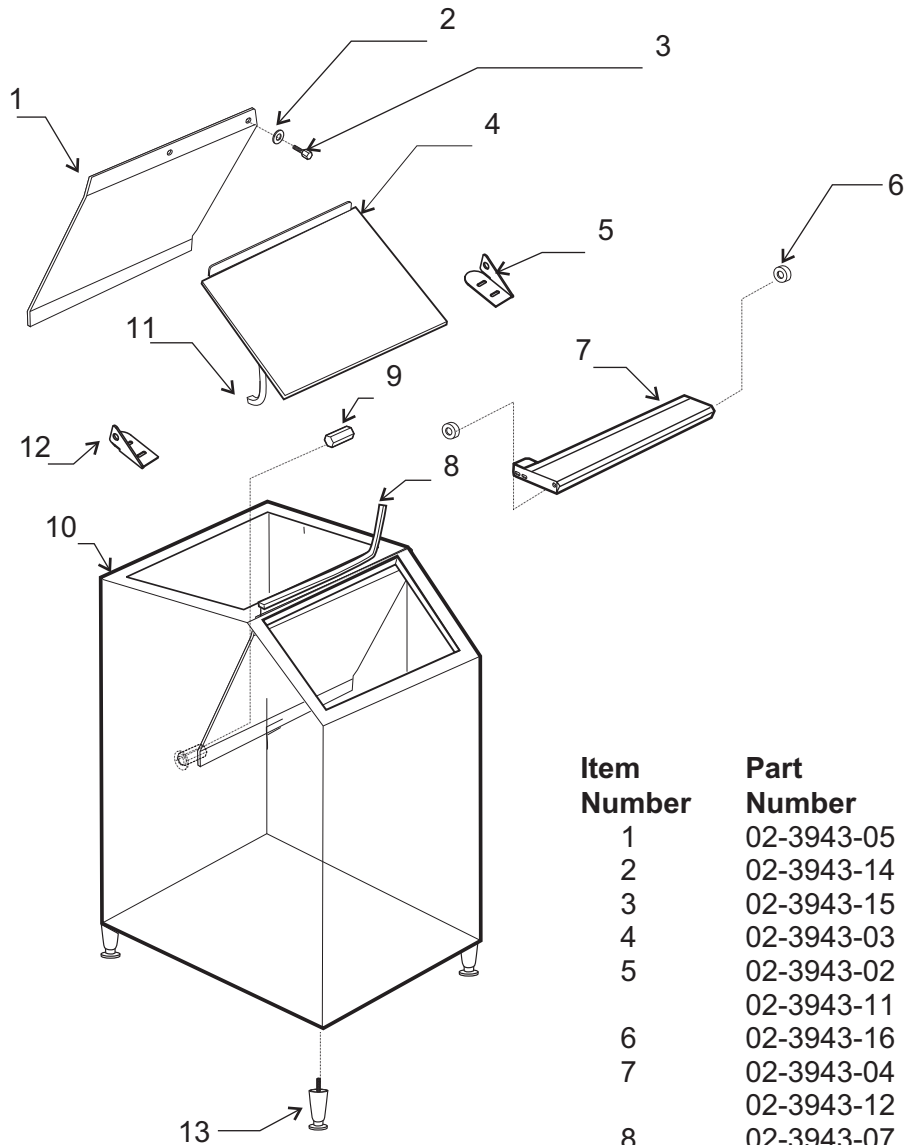

Bins, Condensers, and Accessories Service Parts

B90/BX87

ITEM NUMBER	PART NUMBER	DESCRIPTION			
1	A15114-000	Baffle	9	02-2658-03	Hinge
2	A18300-013	Complete Door-brown		02-2658-04	Hinge Cover
	A18300-032	Complete door, gray	10	02-2658-01	Latch
	A18300-010	Complete Door, sandalwood.		02-1285-00	Screw, into door
	A18300-002	Complete door, SS	11	03-1419-28	Screw, into cabinet
	02-1000-00	Plastic door liner	12	02-2658-02	Strike
3	15-0711-01	Emblem for sandalwood	13	A25929-001	Spill door hinge
	15-0808-01	Emblem for gray	14	A17302-000	Button storage
4	A17342-000	Spill Door		03-1403-15	Screw
5	no number	Awning	15	13-0617-11	O-ring
6	no number	Door Trim Cap	16	02-2809-01	Drain top
7	A25931-001	Door Trim side	17	19-0503-04	Foam tape
8	03-1285-00	Screw, into door	18	03-0727-01	Thumb screw
	03-1419-28	Screw, into cabinet	19	13-0264-00	Door gasket
			20	A25932-001	Door trim
			21	A26449-001	Cube chute

Bins, Condensers, and Accessories Service Parts

B230P

Item Number	Part Number	Description
1	02-4653-21	Door only
2	02-4654-21	Door assembly , includes door, baffle, gasket and hinges
3	02-3943-10	Set of 4 legs

Note: Leg Threads are $\frac{1}{2}$ - 13. The legs for this bin will not interchange with any other Scotsman leg or caster.

Bins, Condensers, and Accessories Service Parts

BH360S

Item Number	Part Number	Description
1	02-3943-05	Ice deflector
2	02-3943-14	Rubber washer
3	02-3943-15	Thumbscrew
4	02-3943-03	Door w/gasket, w/out hinges
5	02-3943-02	Right hinge
	02-3943-11	Screw, hinge to door
6	02-3943-16	Nylon bearing
7	02-3943-04	Canopy
	02-3943-12	Screw, canopy to bin
8	02-3943-07	Gasket (per foot)
9	02-3943-13	Hex stand off
10	13-0943-02	Bin gasket tape (per foot)
11	02-3943-06	Door gasket
12	02-3943-01	Left hinge
	02-3943-11	Screw, hinge to door
13	02-3943-10	Set of 4 legs
14	02-3943-09	Connecting strap, IM to bin