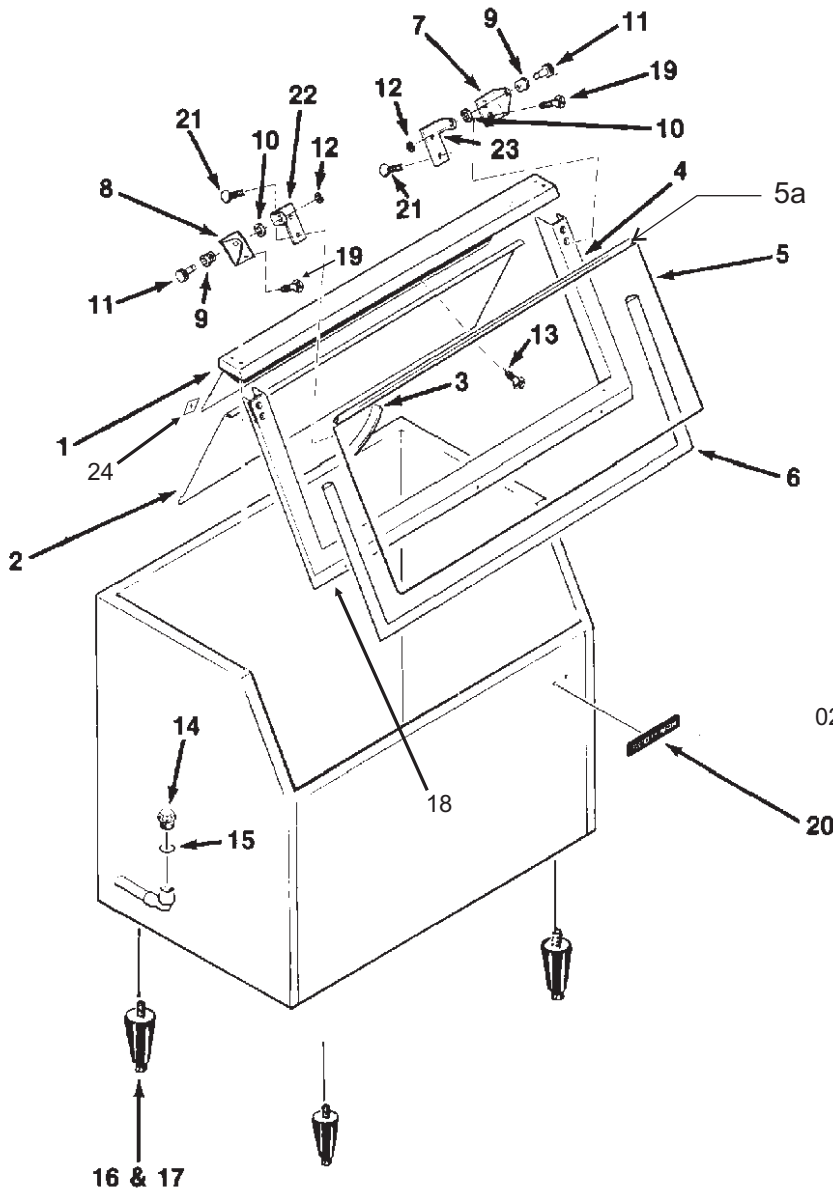

Bins, Condensers, and Accessories Service Parts

BH800/BH550

Note: C series has rounded corners

Left Bin Channel: A35506-001
Right Bin Channel: A35507-001
Rear Bin Channel: A35508-001