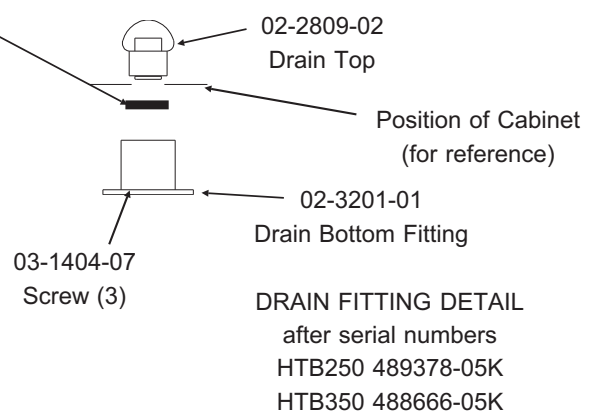

Item Number	Part Number	Description
1	02-2806-01	Shoulder screw
2	02-2380-02	Spacer
3	A25259-001	BH450 Hinge member
	A31248-001	Hinge member, all but BH450
4	03-1417-14	Washer
5	03-1404-26	Screw
6	02-2380-01	Hinge bushing
7	03-1539-09	E ring
8	A32648-001	Door - brown
	A32648-002	Door - gray
9	13-0595-00	Door gasket (49" req.)
10	02-2857-01	HTB250/350 Door frame, brown
	02-2857-32	HTB250/350 door frame, gray
	A30820-001	BH450 Door frame & canopy
	02-2857-32	BH250AE/BH350AE Door frame
11	13-0617-11	O-ring
12	02-2809-01	Drain top, all but BH450
	A18090-000	BH450 drain top
13	A06448-000	BH450 strainer
14	15-0711-01	Emblem - for sandalwood
	15-0711-02	Emblem for gray
15	KLP2E	Legs, black
	KLP2S	Legs, nickel plated
16	A32580-001	Baffle HTB only
	03-0727-06	Thumb screw for baffle
	03-1423-07	Speed nut for baffle
17	A32317-001	Canopy, all but BH450
18	02-3201-01	Drain bottom, HTB250/350 after Nov. 91 (05K)