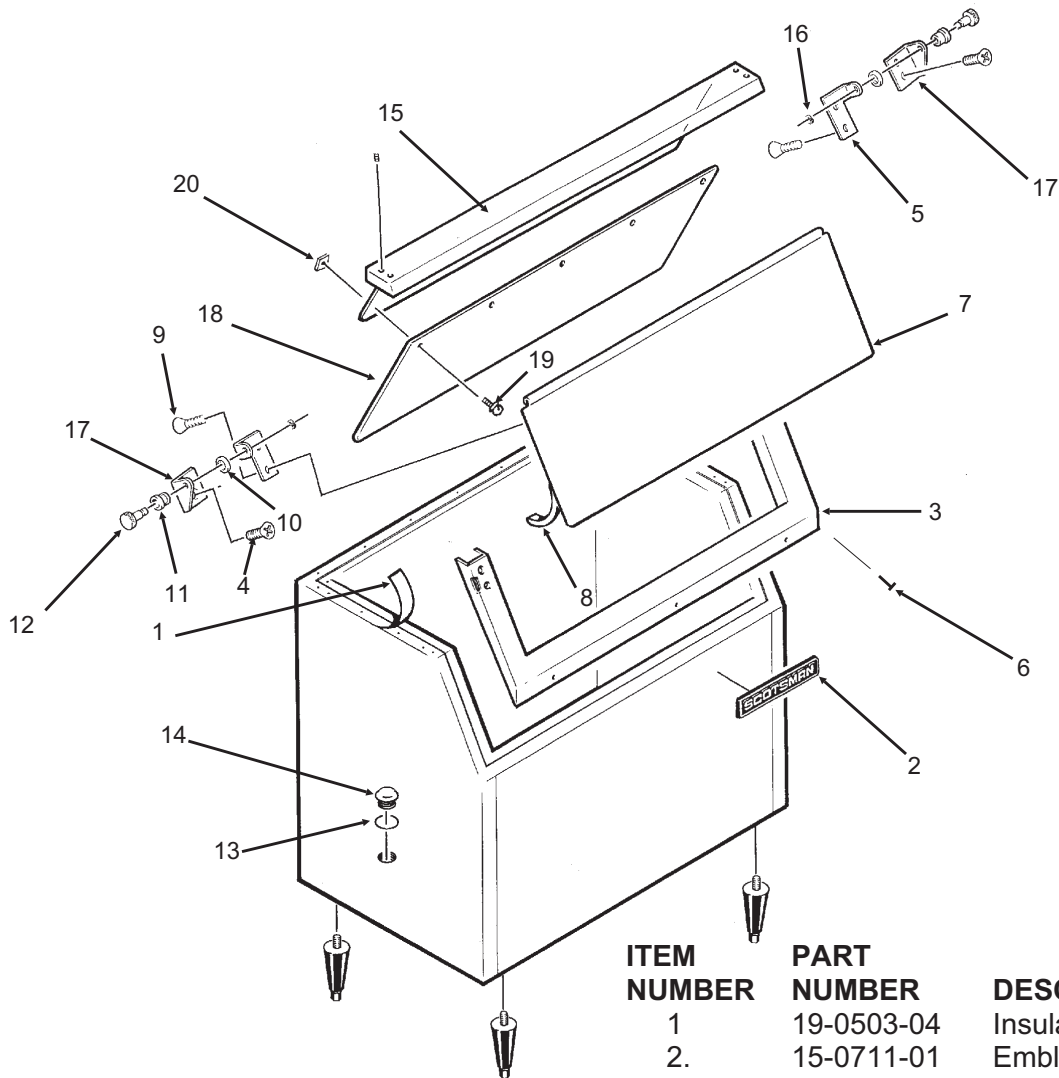

Bins, Condensers, and Accessories Service Parts

BH1000

Note: There are three distinct BH1000 bins:

- BH1000 with a stainless steel liner uses bin door size 49.5" x 15" part number A32572-020.
- BH1000A - (plastic liner) is as illustrated, using the parts list to the right. Door size = 52 x 15
- BH1000C - door is 51 x 15
  - 02-3223-01 Door
  - 13-0595-00 Gasket / ft
  - 02-3225-01 Hinge kit
  - 02-3226-01 Pivot pin set

ITEM NUMBER	PART NUMBER	DESCRIPTION
1	19-0503-04	Insulating Tape
2.	15-0711-01	Emblem
3.	A32521-001	Door Frame
4.	03-1360-02	Screw
5.	A32546-002	Right Door Hinge
6.	03-1404-07	Screw
7.	A32518-020	Door
8.	13-0595-00	Door gasket, req.7'
9.	A32546-001	Left Door Hinge
10.	02-2380-01	Hinge Bushing
11.	02-2380-02	Bushing
12.	02-2806-01	Screw
13.	13-0617-11	O-Ring
14.	02-2809-01	Drain top
15.	A32395-001	Canopy Assembly
16.	03-1539-09	E-Ring
17.	A32396-001	Hinge Member Left
	A32396-002	Hinge Member Right
18	A32399-001	Baffle
19	03-0727-06	Screw
20	03-1423-07	Speed Clip