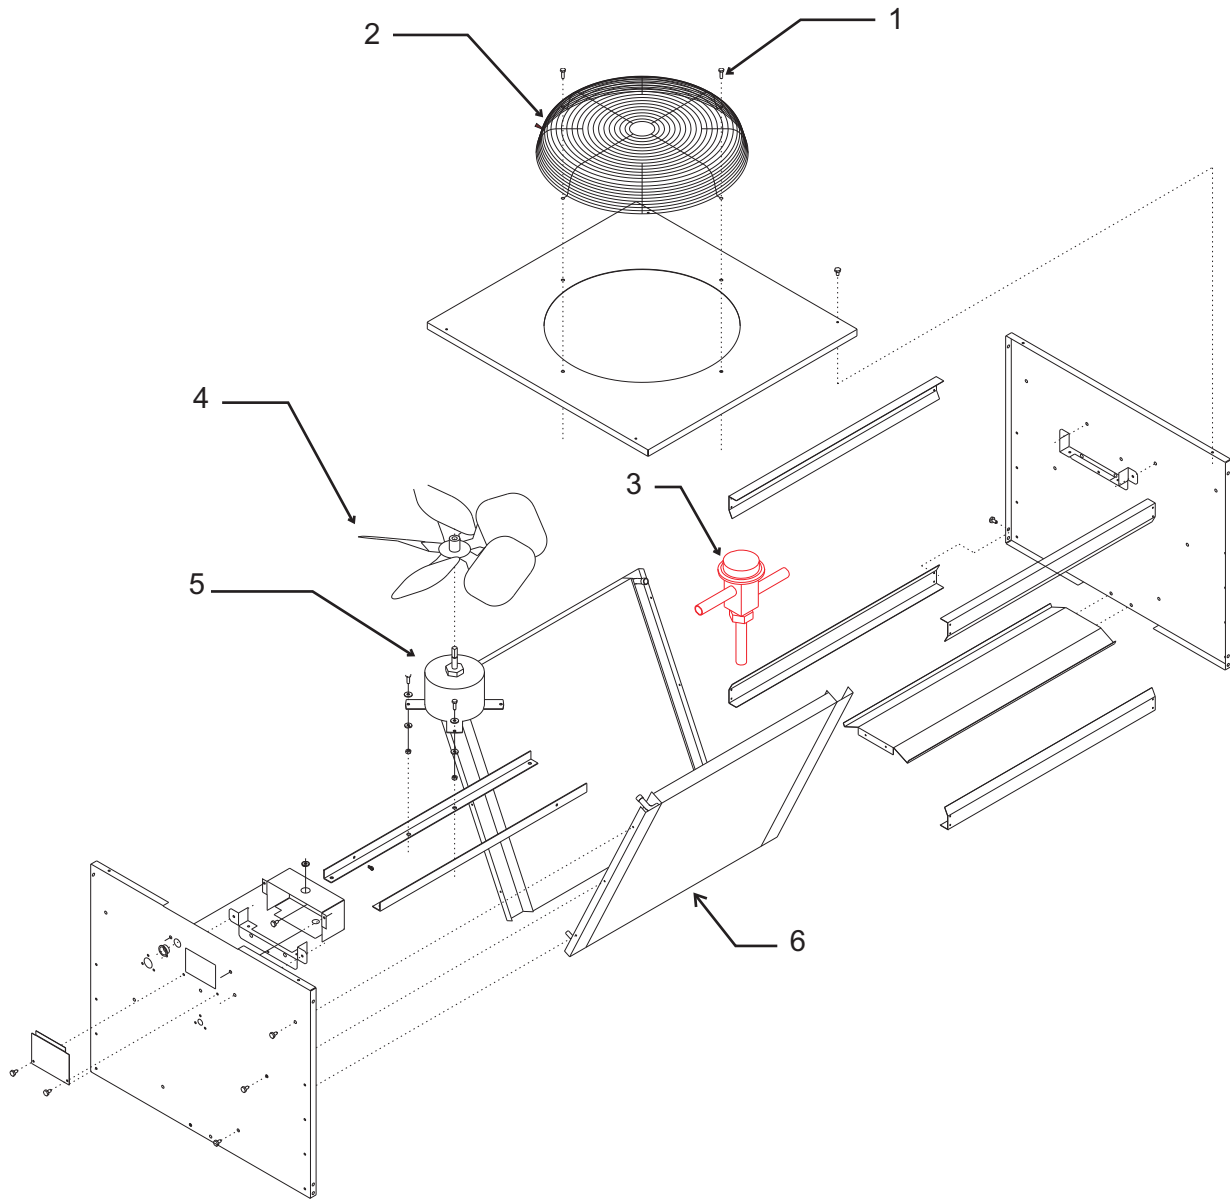

Bins, Condensers, and Accessories Service Parts

ERC V Coil Condenser, ERC611, ERC2086, ER2C6810, ER2C1316

Item Number	Part Number	Description
1	03-1645-01	Screw
2	02-3770-01	Fan guard
3	16-1044-01	Headmaster, ERC611
4	18-8820-01	Fan blade
5	12-2717-01	Fan motor
6	18-8819-01	Coil for ERC611/2086/6810

ER680, 1086, ER2C6810, 1316:

- 16-1057-04 Quick connect, discharge
- 16-1057-03 Quick connect, liquid

Fan motor run capacitor: 18-8878-01

Line set ends: KTE4 (set of all 4)

Eclipse line set ends: KTE6 (set of all 6)

Not Shown:

- A37169-001 Leg - fits all
- A37296-001 Leg brace,
- 03-1645-01 Screw for legs

ERC611:

- 16-0850-01 Quick connect, discharge
- 16-0850-03 Quick connect, liquid