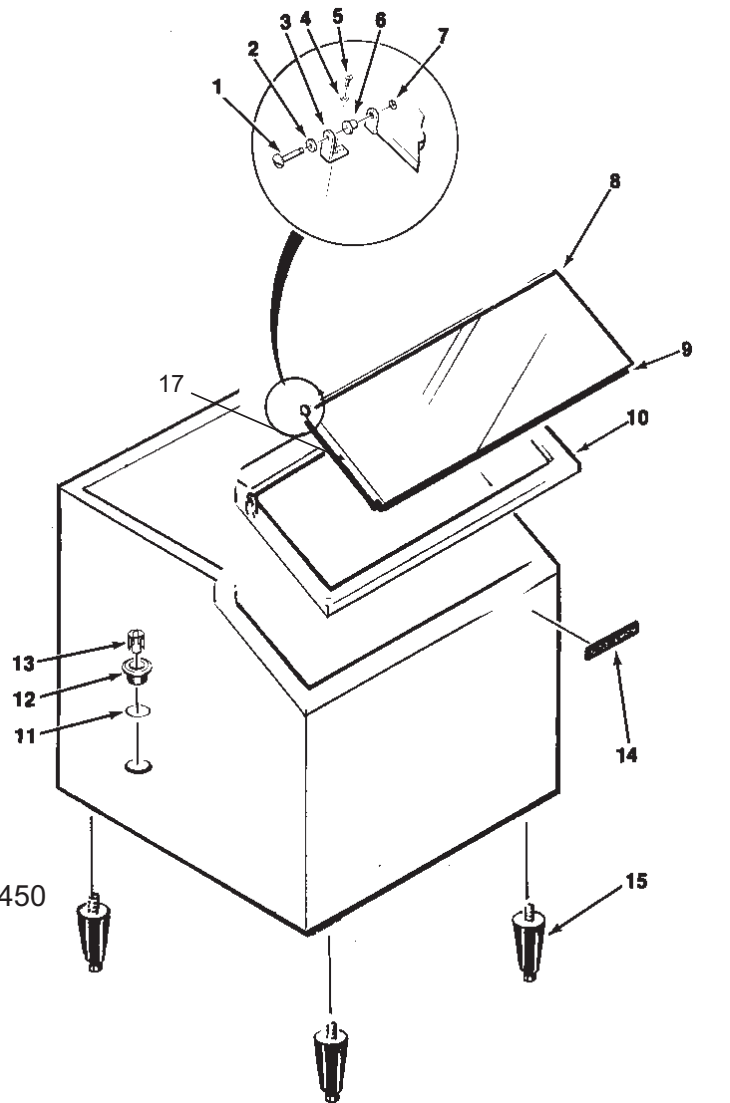

Bins, Condensers, and Accessories Service Parts

HTB250/350 & BH250/350 & BH450