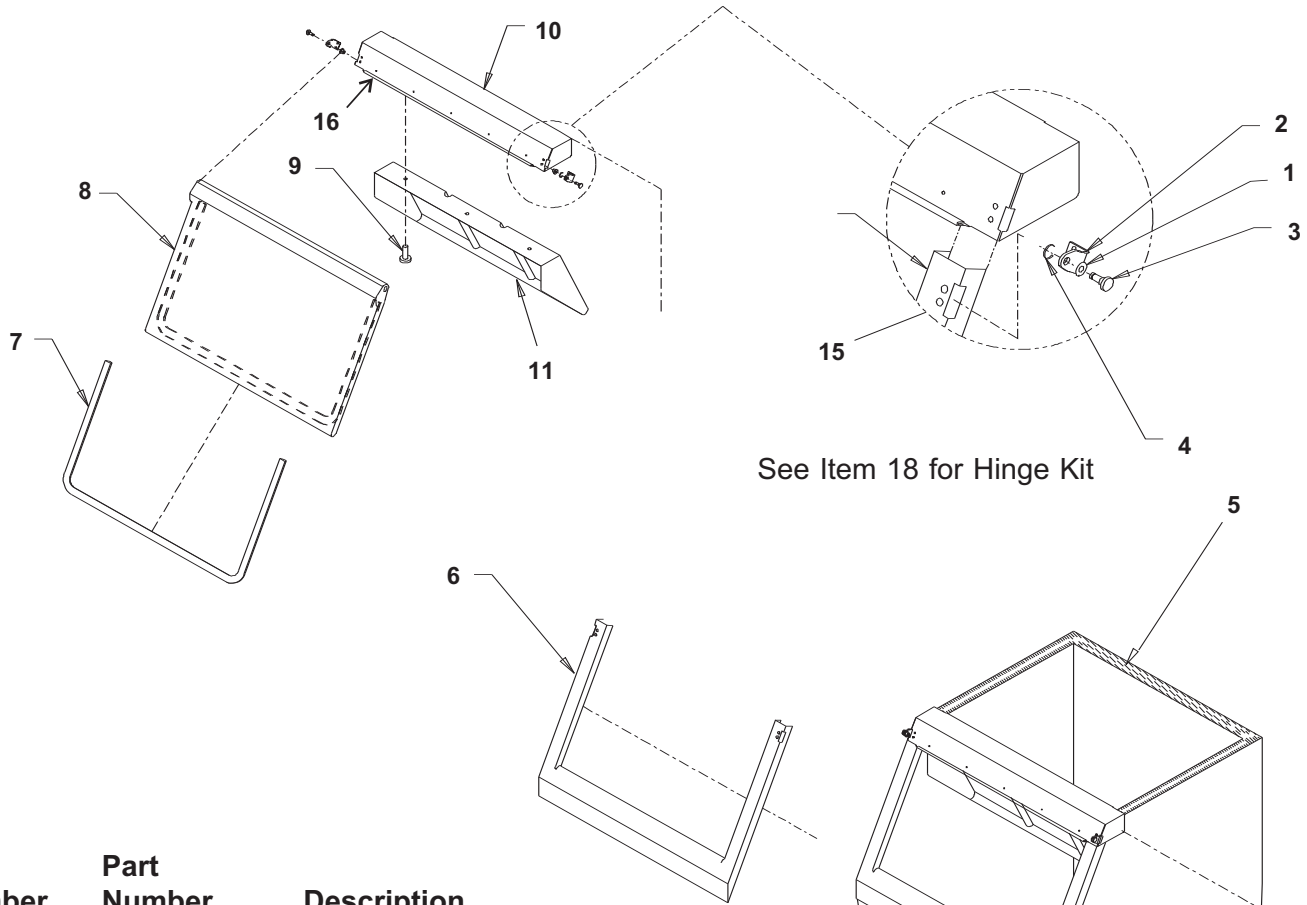

Drain Detail

Hinge Detail

Order kit KLP7 for a set of 4 legs.

* Replacement of frame recommended when servicing hinge parts.

Bins, Condensers, and Accessories Service Parts

HTB555

Item Number	Part Number	Description
1	02-2380-02	Spacer
2	02-3196-01	Hinge
3	02-2806-01	Shoulder screw
4	03-1539-09	E-Ring
5	19-0503-04	Gasket - 9 ft.*
6	02-3274-01	Door frame -Brown
	02-3274-32	Door frame - Grey
7	13-0909-01	Door gasket - 58"
8	A36481-021	Door - Brown incl #7
	A36481-022	Door - Grey incl #7
9	03-0727-11	Thumb screw
10	A35637-001	Canopy
11	A37310-001	Baffle
12	02-2809-02	Drain top
13	02-4193-01	Flat washer
14	02-3108-01	Drain bottom
15	03-1418-07	Screw for hinge
16	02-3202-02	Trim guard
17	05-0586-01	Drain elbow
18	A40021-021	Hinge kit, includes 2 of items 1, 2, 3 and 4; plus 4 of item 15.
Not shown	02-0540-01	Scoop