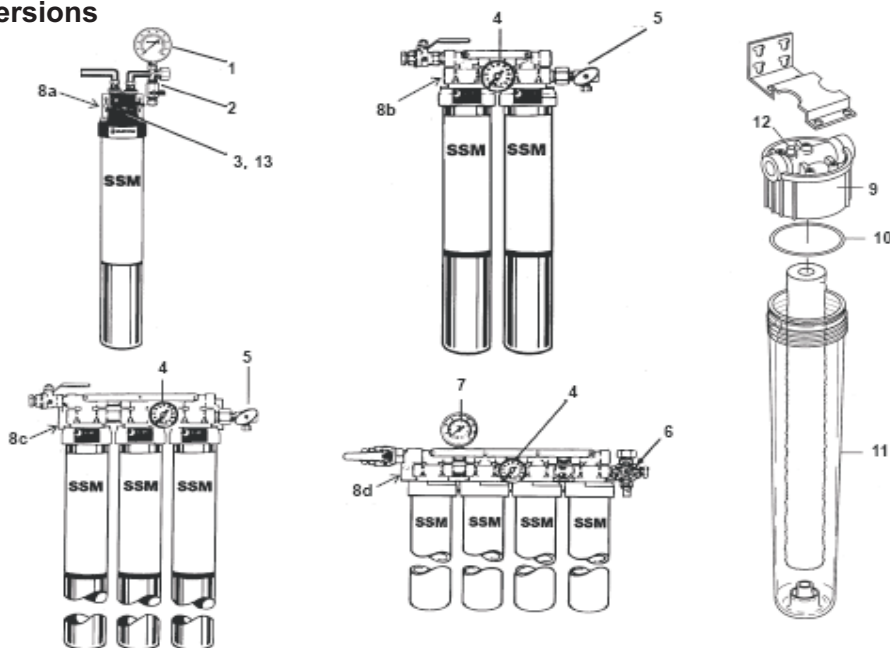

Bins, Condensers, and Accessories Service Parts

Water Filters

**SSM1, SSM2, or SSM3 Water Filters Parts
Current Version**

Item	SSM1	SSM2, 3	Description
1	02-3790-15	02-3790-15	Gauge
2	02-3790-16	02-3790-19	Flushing Valve
3	-	02-3790-20	Inlet Valve
4	02-3790-21	-	Valve handle

Pre-Filter Parts - Current Version

9n	02-3790-22	Head assembly
10n	02-3790-23	O-ring
11n	02-3790-24	20" bowl
	02-3790-25	10" bowl

Prior Versions

Current Pre Filter

Prior Version Parts

Item Number	Part Number	Description	Item Number	Part Number	Description
1	02-3790-15	Outlet gauge	8c	02-3790-03	Triple bracket
2	02-3790-16	Activation valve, single	8d	02-3790-04	Quad bracket
3	02-3790-12	Valve stem		02-3790-05	Screw for bracket
4	02-3790-14	Outlet gauge	9	02-2790-06	Prefilter head
5	02-3790-17	Activation valve	10	02-3790-07	Ring seal
6	02-3790-18	Activation valve, quad	11	02-3790-08	20" bowl
7	02-3790-13	Pressure gauge		02-3790-09	10" bowl
8a	02-3790-01	Single bracket	12	02-3790-10	Pressure relief kit
8b	02-3790-02	Dual bracket	13	02-3790-11	Valve handle