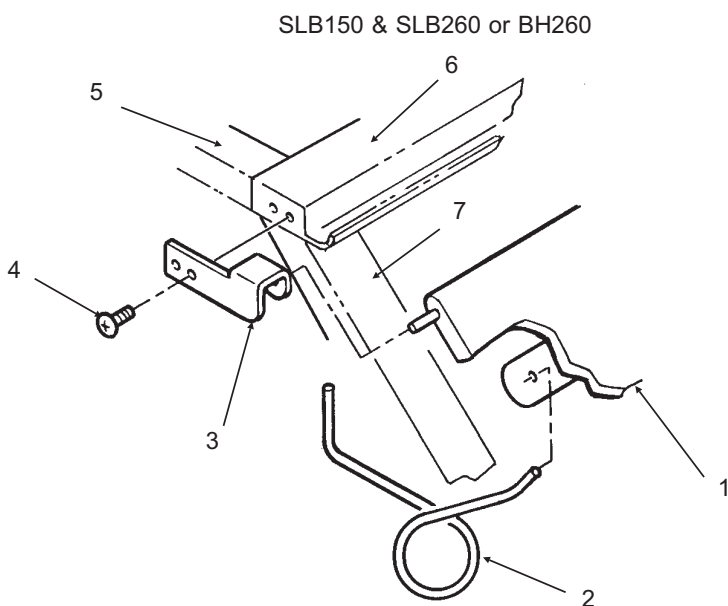

Item Number	Part Number	Description
1	C19475304	Door Assembly
2	C19629100	Door spring
3	C80299602	Left door hinge
	C80299601	Right door hinge
4	C19632604	Hinge pin
5	19-0503-04	Gasket tape, 90"
6	C80307602	Canopy
7	C80309002	Door frame assy
SLB150 Only		
	C34196203	Bin thermo bracket

Bin Drain Parts:	
BH375, SLB375, BH260 and SLB260	
	Female fitting, pn C80205501
	Male fitting, pn C80205301
	Flanged hex nut, pn C80205401
SLB150	
	Drain fitting, pn C36619500
	Drain cup, pn C36619600
	Dran cap, pn C36619400

Not Shown

KSLDK Key Mech. Kit (Slimline)

Item Number	Part Number	Description
1	C26203100	Micro switch
2	C42647900	Brass lock housing
3	C42792800	Switch bracket
4	C80417803	Key mech
5	C80575503	Coin mech cover

KSLDC, Coin Mech Kit (Slimline)

1	C18223900	Term. board
2	12-2858-02	Control Relay
3	C80457301	Coin slide mech.
4	C80457401	Coin box
5	C80457501	Mounting plate
6	C80565701	Timer