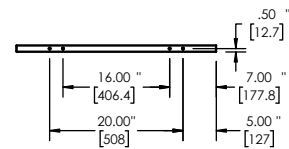

APPROVAL: _____ DATE: _____

Ice-O-Matic

BINS & DISPENSERS

B55

Line drawing note: Numbers with quote symbol " are in inches. Numbers enclosed in [brackets] are in millimeters.

PLAN / TOP VIEW

ELEVATION / FRONT VIEW

UTILITIES / BACK VIEW

A. Bin Drain, 3/4" FPT

PLAN / TOP VIEW

BIN TOP KIT
KBT19

ELEVATION / FRONT VIEW

BACK VIEW

DIMENSIONS	
Bin Storage	510 lbs / 231 kg
Unit Width	30 in. / 762 mm
Unit Depth	31 in. / 787 mm
Unit Height	50 in. / 1270 mm
Shipping Weight	117 lbs / 53 kg
Shipping Dimensions (in.)	33 (W) x 34 (D) x 51 (H)
Shipping Dimensions (mm)	838.2 (W) x 863.6 (D) x 1295.4 (H)