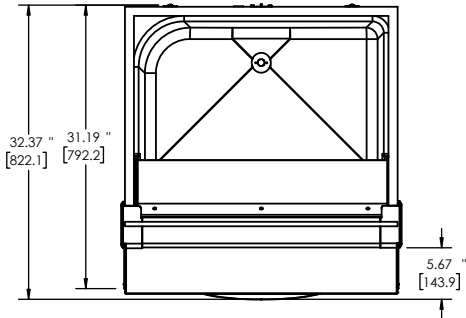

APPROVAL: _____ DATE: _____

Ice-O-Matic

BINS & DISPENSERS

B55

Line drawing note: Numbers with quote symbol " are in inches. Numbers enclosed in [brackets] are in millimeters.

PLAN / TOP VIEW

ELEVATION / FRONT VIEW

UTILITIES / BACK VIEW

A. Bin Drain, 3/4" FPT

PLAN / TOP VIEW

BIN TOP KIT
KBT19

ELEVATION / FRONT VIEW

BACK VIEW

DIMENSIONS	
Bin Storage	510 lbs / 231 kg
Unit Width	30 in. / 762 mm
Unit Depth	31 in. / 787 mm
Unit Height	50 in. / 1270 mm
Shipping Weight	117 lbs / 53 kg
Shipping Dimensions (in.)	33 (W) x 34 (D) x 51 (H)
Shipping Dimensions (mm)	838.2 (W) x 863.6 (D) x 1295.4 (H)