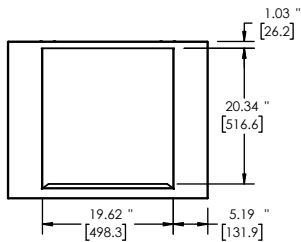

APPROVAL: _____ DATE: _____

Ice-O-Matic

BINS & DISPENSERS

B55

Line drawing note: Numbers with quote symbol " are in inches. Numbers enclosed in [brackets] are in millimeters.

PLAN / TOP VIEW

ELEVATION / FRONT VIEW

UTILITIES / BACK VIEW

A. Bin Drain, 3/4" FPT

PLAN / TOP VIEW

BIN TOP KIT
KBT19

ELEVATION / FRONT VIEW

BACK VIEW

DIMENSIONS	
Bin Storage	510 lbs / 231 kg
Unit Width	30 in. / 762 mm
Unit Depth	31 in. / 787 mm
Unit Height	50 in. / 1270 mm
Shipping Weight	117 lbs / 53 kg
Shipping Dimensions (in.)	33 (W) x 34 (D) x 51 (H)
Shipping Dimensions (mm)	838.2 (W) x 863.6 (D) x 1295.4 (H)