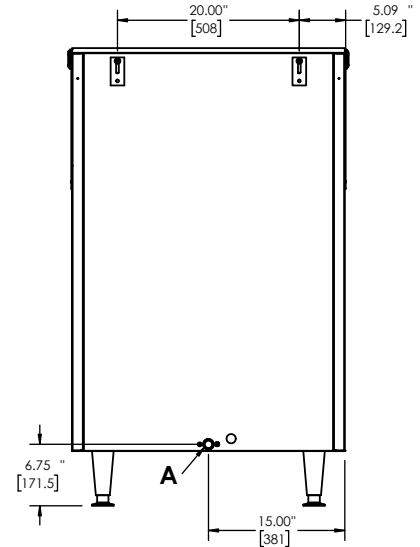

APPROVAL: _____ DATE: _____

Ice-O-Matic

BINS & DISPENSERS

B55

Line drawing note: Numbers with quote symbol " are in inches. Numbers enclosed in [brackets] are in millimeters.

PLAN / TOP VIEW

ELEVATION / FRONT VIEW

UTILITIES / BACK VIEW

A. Bin Drain, 3/4" FPT

PLAN / TOP VIEW

BIN TOP KIT
KBT19

ELEVATION / FRONT VIEW

BACK VIEW

DIMENSIONS	
Bin Storage	510 lbs / 231 kg
Unit Width	30 in. / 762 mm
Unit Depth	31 in. / 787 mm
Unit Height	50 in. / 1270 mm
Shipping Weight	117 lbs / 53 kg
Shipping Dimensions (in.)	33 (W) x 34 (D) x 51 (H)
Shipping Dimensions (mm)	838.2 (W) x 863.6 (D) x 1295.4 (H)