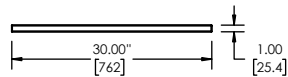

UTILITIES / BACK VIEW

A. Bin Drain, 3/4" FPT

PLAN / TOP VIEW

BIN TOP KIT
KBT19

ELEVATION / FRONT VIEW

BACK VIEW

DIMENSIONS	
Bin Storage	510 lbs / 231 kg
Unit Width	30 in. / 762 mm
Unit Depth	31 in. / 787 mm
Unit Height	50 in. / 1270 mm
Shipping Weight	117 lbs / 53 kg
Shipping Dimensions (in.)	33 (W) x 34 (D) x 51 (H)
Shipping Dimensions (mm)	838.2 (W) x 863.6 (D) x 1295.4 (H)