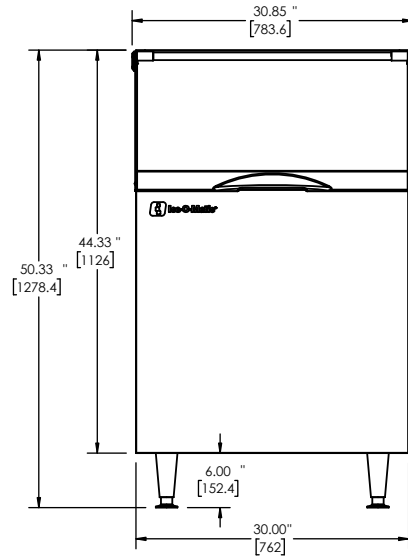

APPROVAL: _____ DATE: _____

Ice-O-Matic

BINS & DISPENSERS

B55

Line drawing note: Numbers with quote symbol " are in inches. Numbers enclosed in [brackets] are in millimeters.

PLAN / TOP VIEW

ELEVATION / FRONT VIEW

UTILITIES / BACK VIEW

A. Bin Drain, 3/4" FPT

PLAN / TOP VIEW

BIN TOP KIT
KBT19

ELEVATION / FRONT VIEW

BACK VIEW

DIMENSIONS	
Bin Storage	510 lbs / 231 kg
Unit Width	30 in. / 762 mm
Unit Depth	31 in. / 787 mm
Unit Height	50 in. / 1270 mm
Shipping Weight	117 lbs / 53 kg
Shipping Dimensions (in.)	33 (W) x 34 (D) x 51 (H)
Shipping Dimensions (mm)	838.2 (W) x 863.6 (D) x 1295.4 (H)