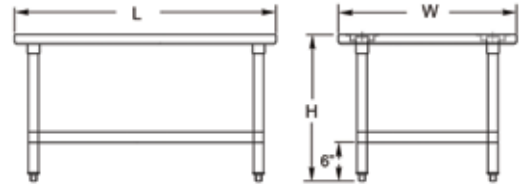

TABLES

Flat top Models

WT-EExxxx

WT-Exxxx
WT-Pxxxx

* 72" and up models have 6 legs

Model	WT-EE Series	WT-E Series	WT-P Series
Table Top	#18GA S/S	#16GA S/S	#16GA S/S
Undershelf	#18GA Galvanized	#18GA Galvanized	#18GA S/S
Legs	#18GA Galvanized	#18GA Galvanized	#18GA S/S
Sockets	Leg Collar	Die Cast Alum. Clamp	Die Cast Alum. Clamp
	 (Less Storage Space)	 (More Storage Space)	 (More Storage Space)

Work Tables (82~88)

Order No			W	L	H	Weight lbs/ea
S/S #18 GA Galv. Undershelf, & legs	S/S #16 GA Galv. Undershelf, & legs	ALL S/S #16 GA Top, Undershelf, S/S legs				
WT-EE2412	WT-E2412	WT-P2412	24	12	35	28
WT-EE2418	WT-E2418	WT-P2418	24	18	35	33
WT-EE2424	WT-E2424	WT-P2424	24	24	35	38
WT-EE2430	WT-E2430	WT-P2430	24	30	35	43
WT-EE2436	WT-E2436	WT-P2436	24	36	35	50
WT-EE2448	WT-E2448	WT-P2448	24	48	35	65
WT-EE2460	WT-E2460	WT-P2460	24	60	35	78
WT-EE2472	WT-E2472	WT-P2472	24	72	35	96
WT-EE2484	WT-E2484	WT-P2484	24	84	35	112
WT-EE2496	WT-E2496	WT-P2496	24	96	35	125
WT-EE3012	WT-E3012	WT-P3012	30	12	35	32
WT-EE3018	WT-E3018	WT-P3018	30	18	35	36
WT-EE3024	WT-E3024	WT-P3024	30	24	35	41
WT-EE3030	WT-E3030	WT-P3030	30	30	35	48
WT-EE3036	WT-E3036	WT-P3036	30	36	35	56
WT-EE3048	WT-E3048	WT-P3048	30	48	35	71
WT-EE3060	WT-E3060	WT-P3060	30	60	35	86
WT-EE3072	WT-E3072	WT-P3072	30	72	35	110
WT-EE3084	WT-E3084	WT-P3084	30	84	35	122
WT-EE3096	WT-E3096	WT-P3096	30	96	35	138